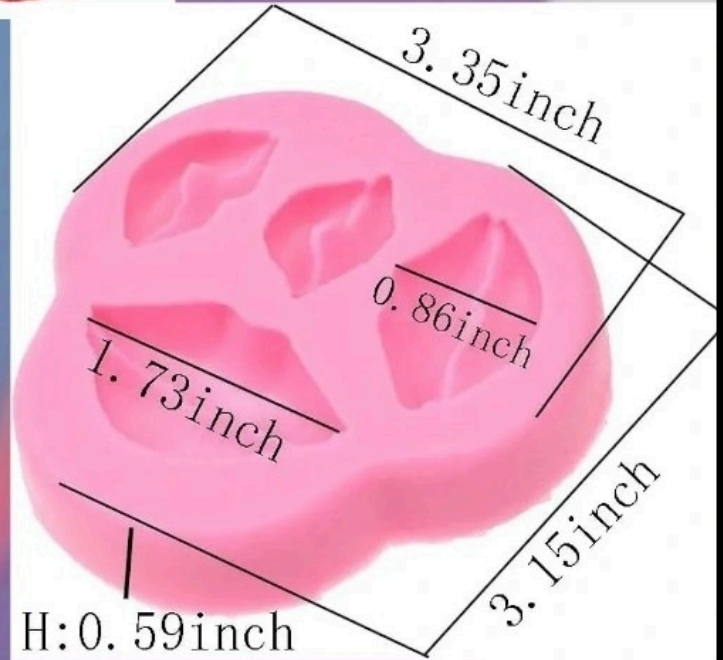

175 RS

BI-317

Brightail Infra

175 RS

BI- 316

Brightail Infra

100 RS

Mold Size : 6.9*6.9*3.6cm
Product Size : 5.5*5.5*3.1cm
Mold Weight : 88g

The finished product
size is approximately:
3* 3.2*6.5CM

Water capacity \approx 40ml

BI- 311

Brighttail Infra

300 RS

3D Naughty Teddy Beverage Mould

BI- 310

Brighttail Infra