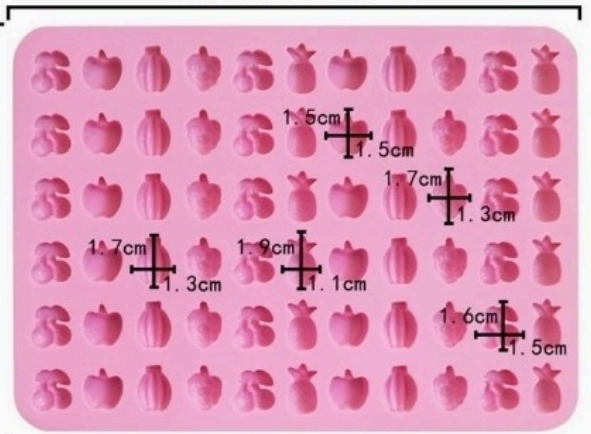

175 RS

0.78inch

4.7inch

5ml

20.7cm/8.14inch

14.9cm/5.8inch

BI- 327

Brighttail Infra

175 RS

BI-317

Brightail Infra

175 RS

BI- 316

Brightail Infra

100 RS

Mold Size : 6.9*6.9*3.6cm
Product Size : 5.5*5.5*3.1cm
Mold Weight : 88g