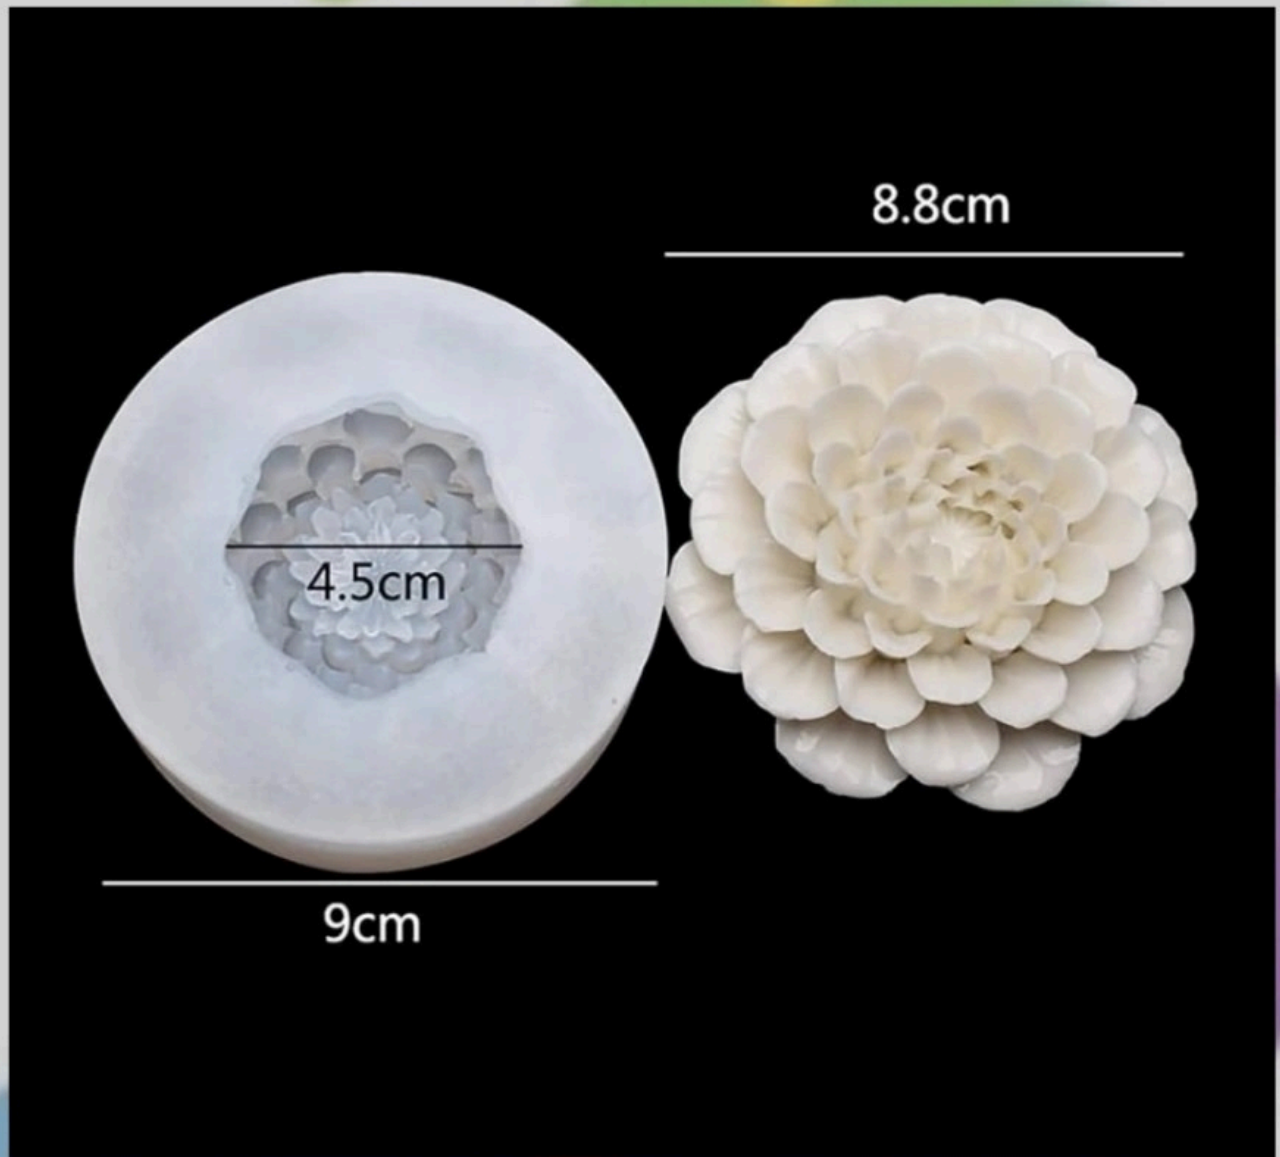

250 RS

BI- 305

Brightail Infra

250 RS

BI- 304

Brighttail Infra

250 RS

Product Length:6.2cm
width:5.7cm