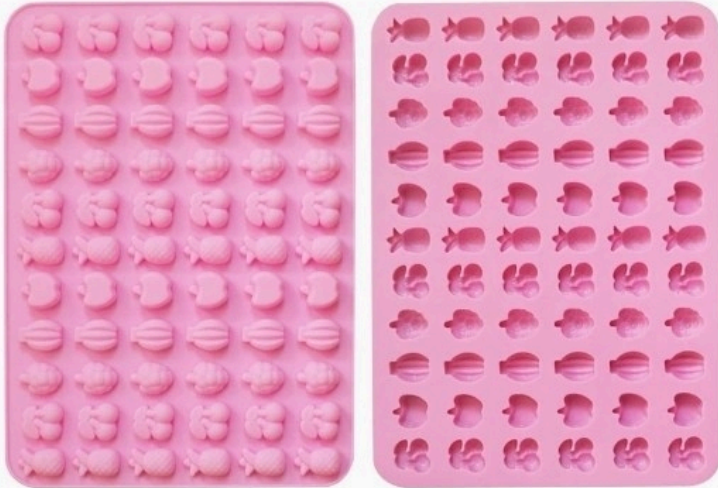

175 RS

0.78inch

4.7inch

5ml

20.7cm/8.14inch

14.9cm/5.8inch

BI- 327

Brighttail Infra

175 RS

BI-317

Brightail Infra

175 RS

BI- 316

Brightail Infra

100 RS

Mold Size : 6.9*6.9*3.6cm
Product Size : 5.5*5.5*3.1cm
Mold Weight : 88g

The finished product
size is approximately:
3* 3.2*6.5CM

Water capacity \approx 40ml

BI- 311

Brighttail Infra

300 RS

3D Naughty Teddy Beverage Mould

BI- 310

Brighttail Infra