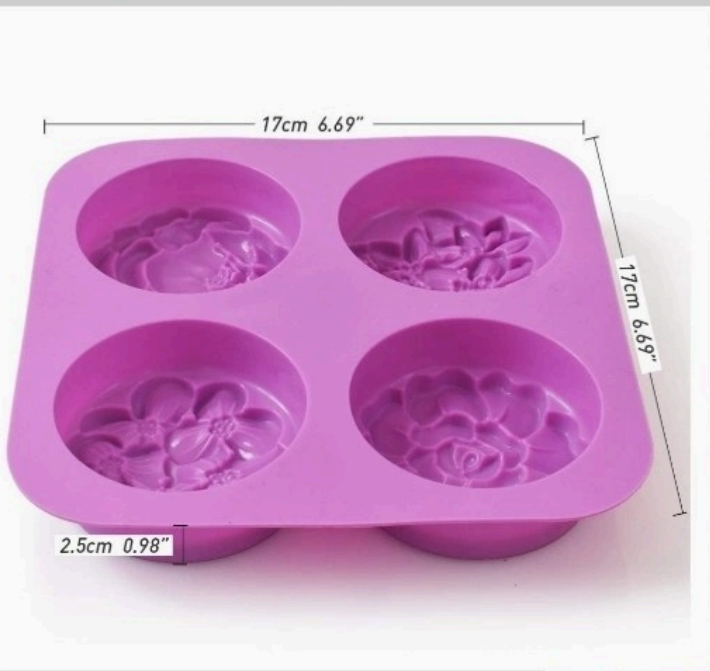

The finished product
size is approximately:
3* 3.2*6.5CM

Water capacity \approx 40ml

BI- 311

Brighttail Infra

300 RS

3D Naughty Teddy Beverage Mould

BI- 310

Brighttail Infra

300 RS

6.8cm

6cm

9.8cm

8.6cm

BI- 309

Brighttail Infra

180 RS