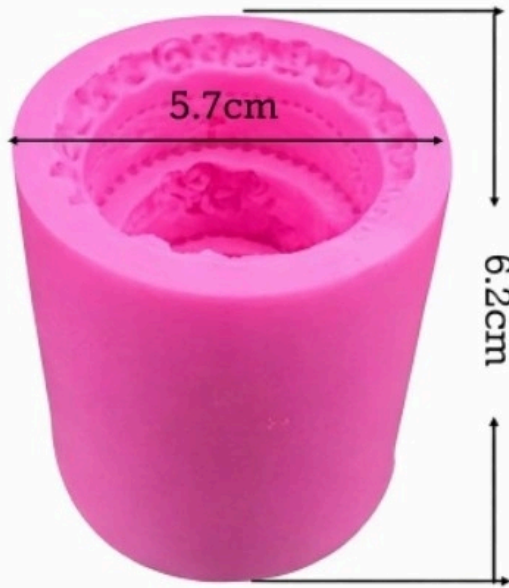

250 RS

BI- 305

Brightail Infra

250 RS

BI- 304

Brighttail Infra

250 RS

Product Length:6.2cm
width:5.7cm

BI- 303

Brightail Infra

450 RS

Mould size: 9.1*7.7*8.5cm
Mould weight: 140g

Finished size: 8*6.6*7.5cm
Finished weight: 174g

BI- 302

Brighttail Infra

380 RS