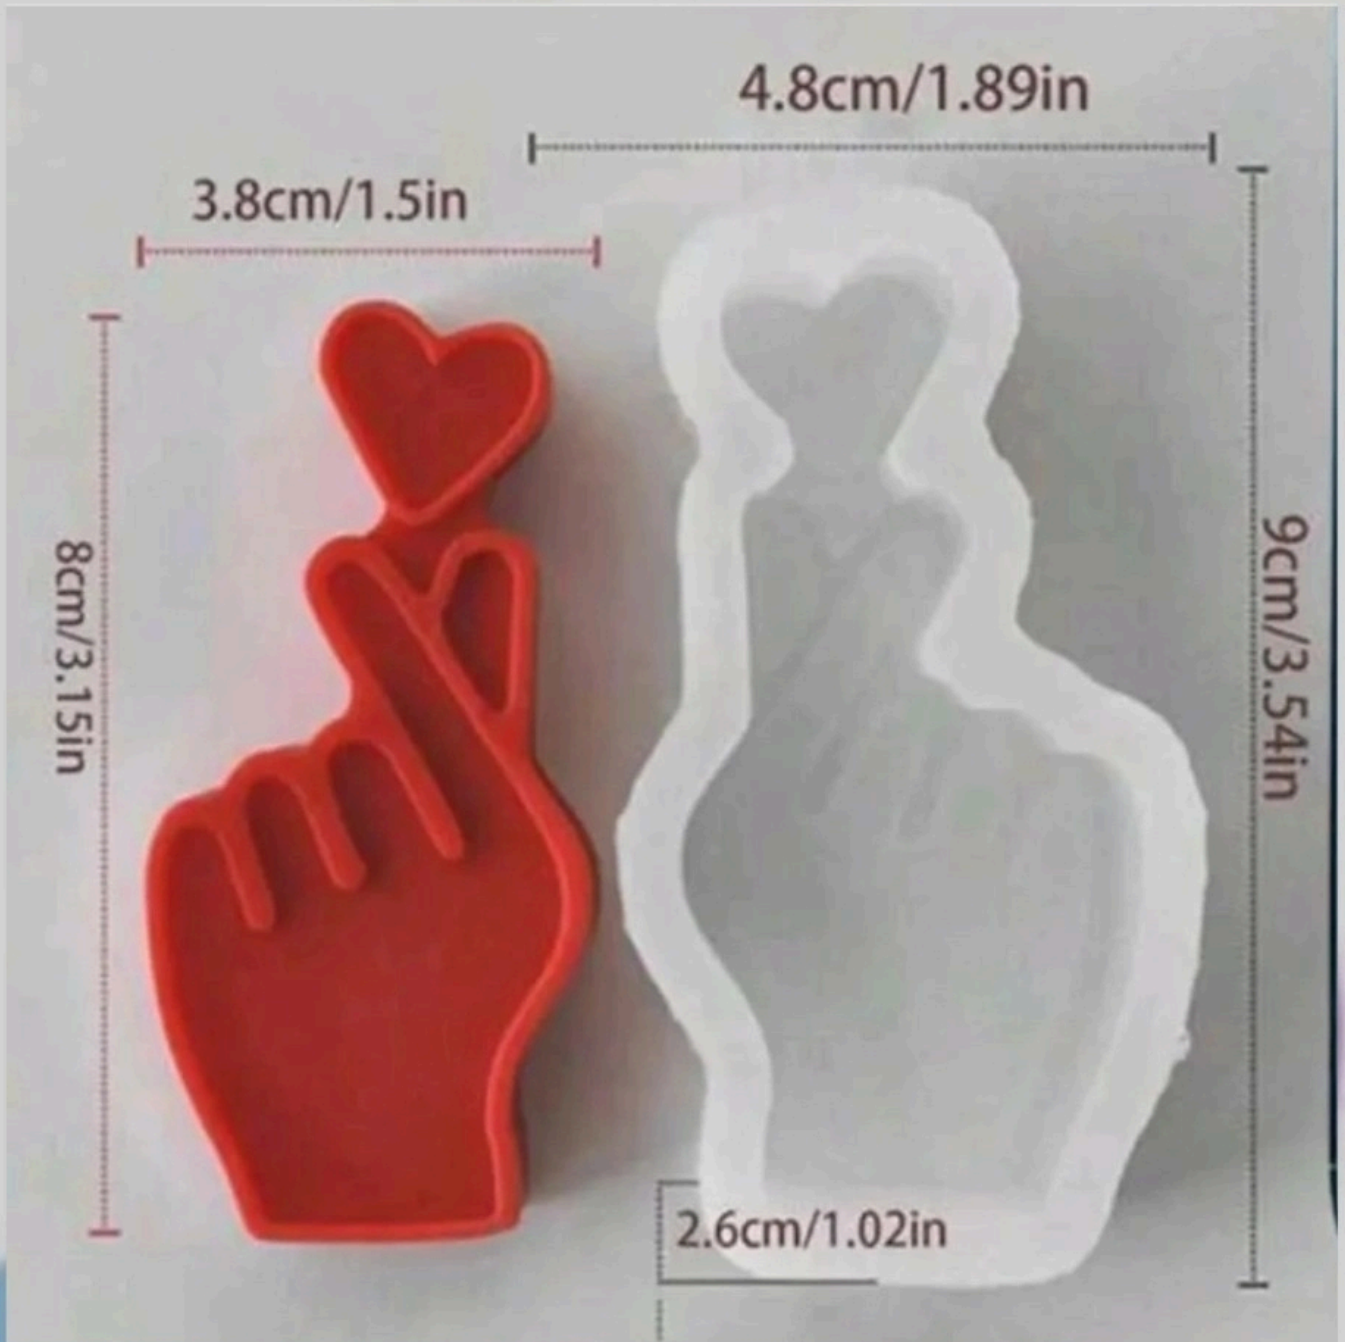

250 RS

BI- 305

Brightail Infra

250 RS

BI- 304

Brighttail Infra

250 RS

Product Length:6.2cm
width:5.7cm