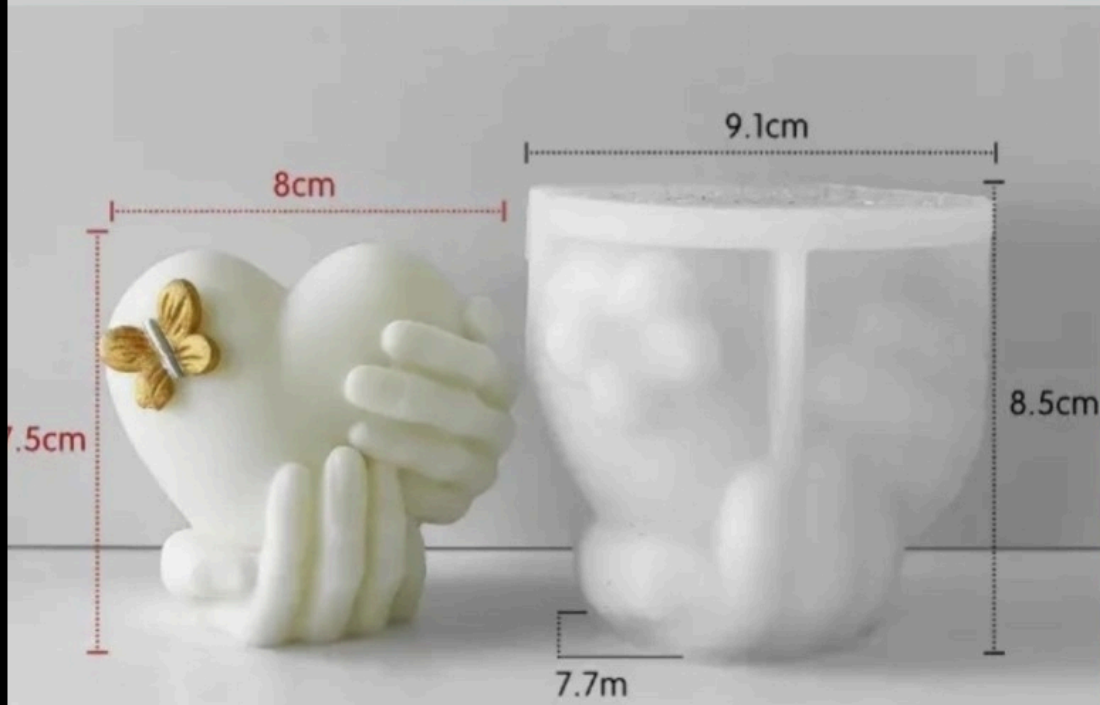

250 RS

BI- 305

Brightail Infra

250 RS

BI- 304

Brighttail Infra

250 RS

Product Length:6.2cm
width:5.7cm

BI- 303

Brightail Infra

450 RS

Mould size: 9.1*7.7*8.5cm
Mould weight: 140g

Finished size: 8*6.6*7.5cm
Finished weight: 174g

BI- 302

Brighttail Infra

380 RS