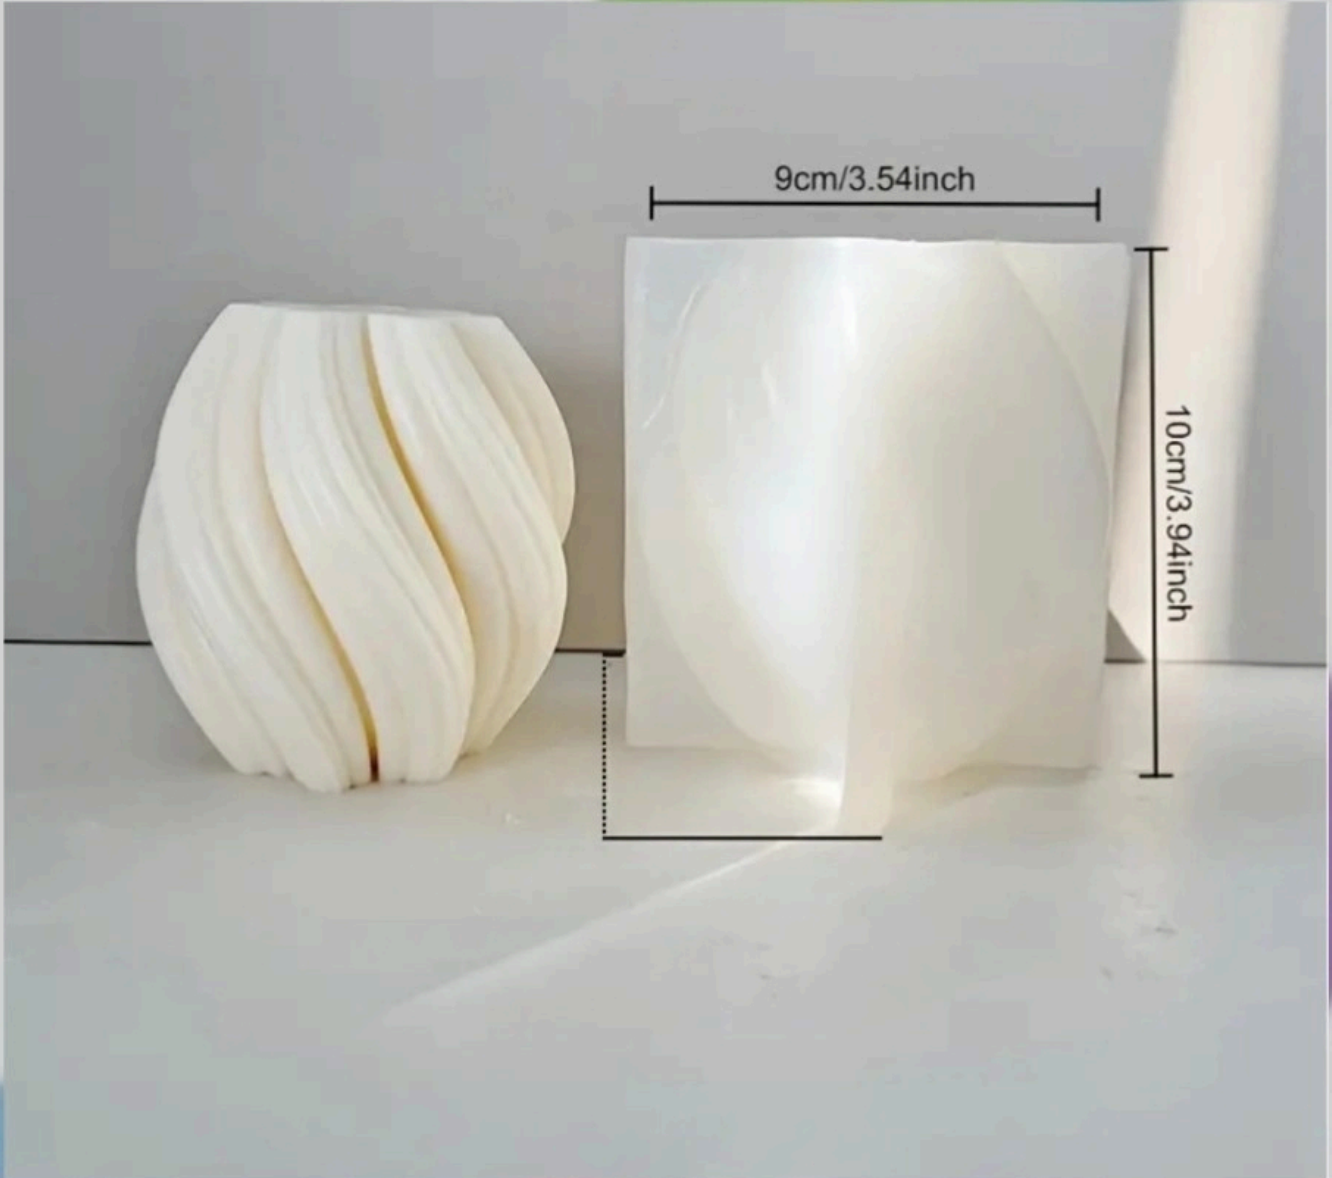

Mold size: 8.3*8.3 * 9.8cm
Mold weight: 155g

Finished-size: 7*7 * 8.8cm
Finished product weight:
268g

BI- 411

Brightail Infra

425 RS

BI-410

Brighttail Infra

BIG - 380 RS