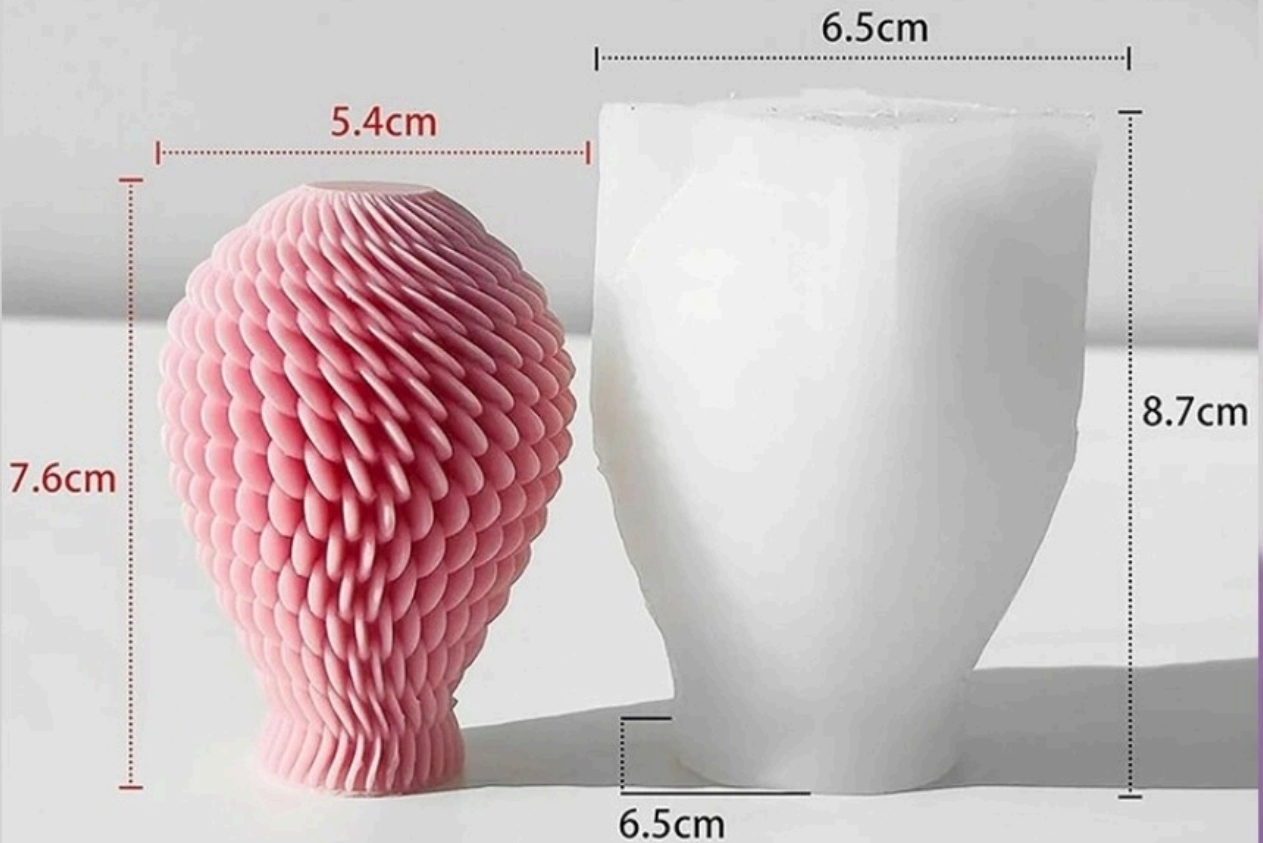

成品尺寸: 5*5*13.1cm
成品重量: 164g

BI- 401

Brightail Infra

150 RS

BI- 400

Brighttail Infra

300 RS

S

Mold size: 6.5*6.5*8.7cm
Mold weight: \approx 109g

Finished size: 5.4*5.4*7.6cm
Finished weight: \approx 77g

BI- 399

Brightail Infra

700 RS

BI- 398

Brighttail Infra

175 RS