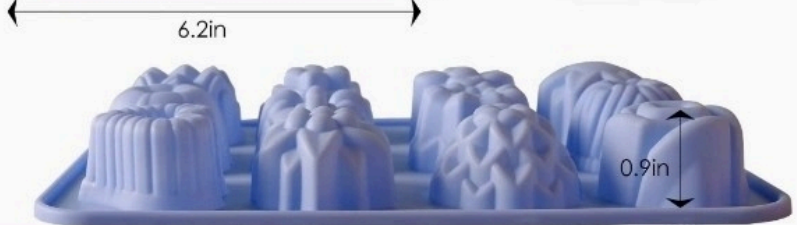

Mold size: 6.5*6.5*8.7cm
Mold weight: \approx 109g

Finished size: 5.4*5.4*7.6cm
Finished weight: \approx 77g

BI- 399

Brightail Infra

700 RS

BI- 398

Brighttail Infra

175 RS

9.4 × 6.8 CM

BI-397

Brightail Infra

150 RS

8.3in Each hole has a capacity of 1.04oz

BI- 396

Brighttail Infra

230 RS