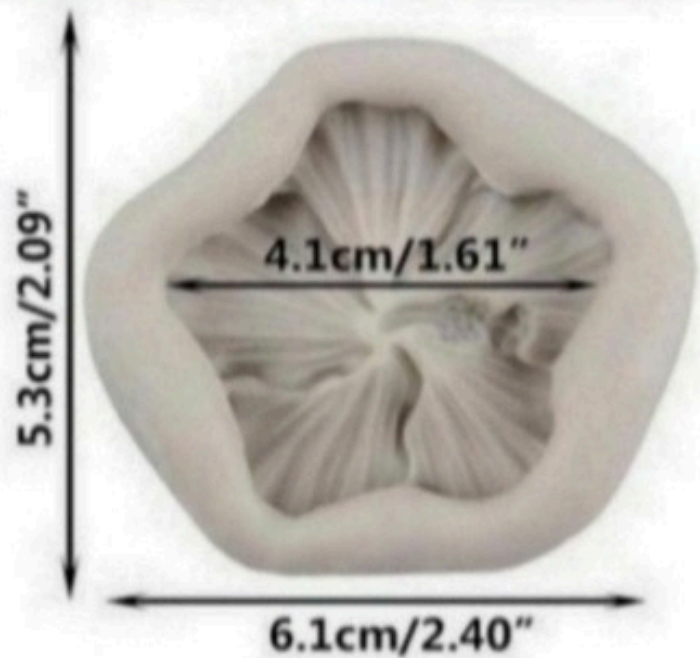

80 RS

BI-382

Brighttail Infra