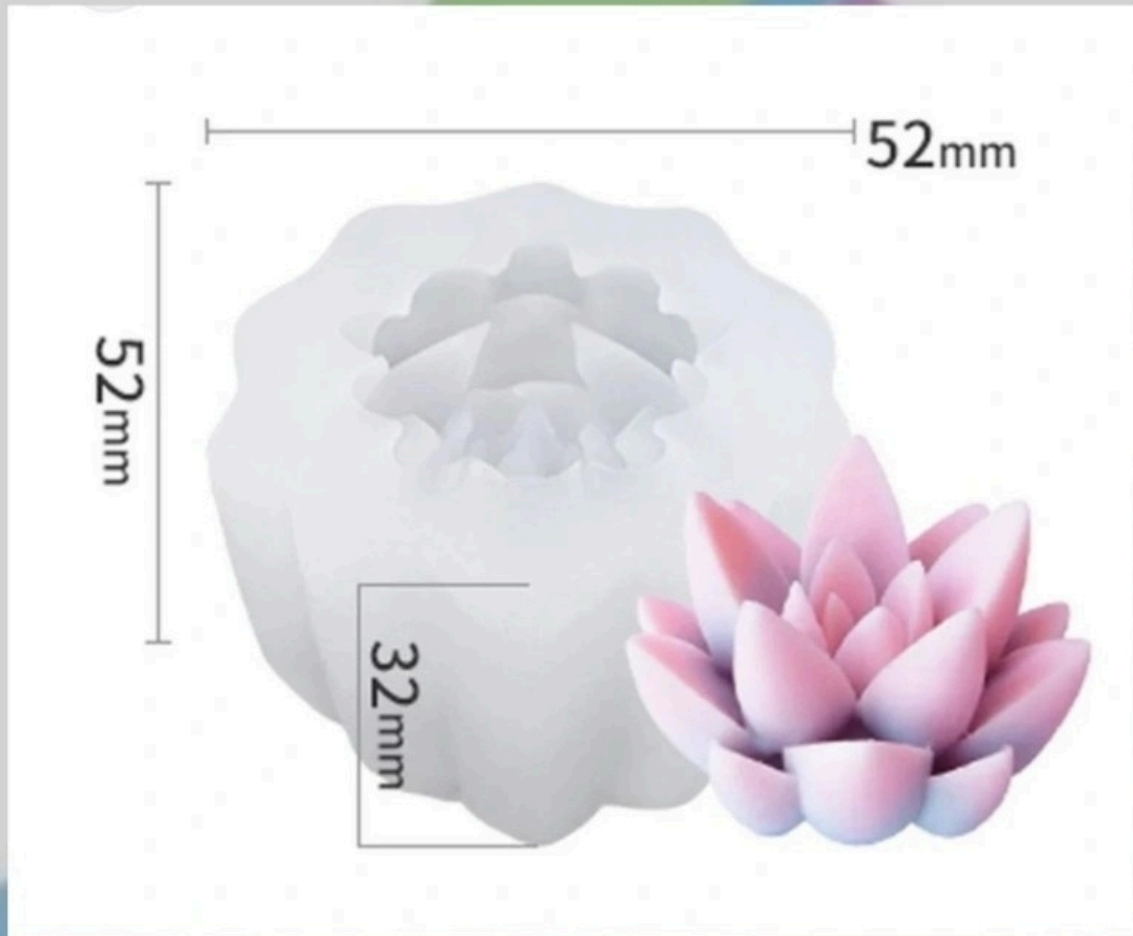

170 RS

SUCCULENT FLOWER CANDLE MOLD

BI-81

Brighttail Infra