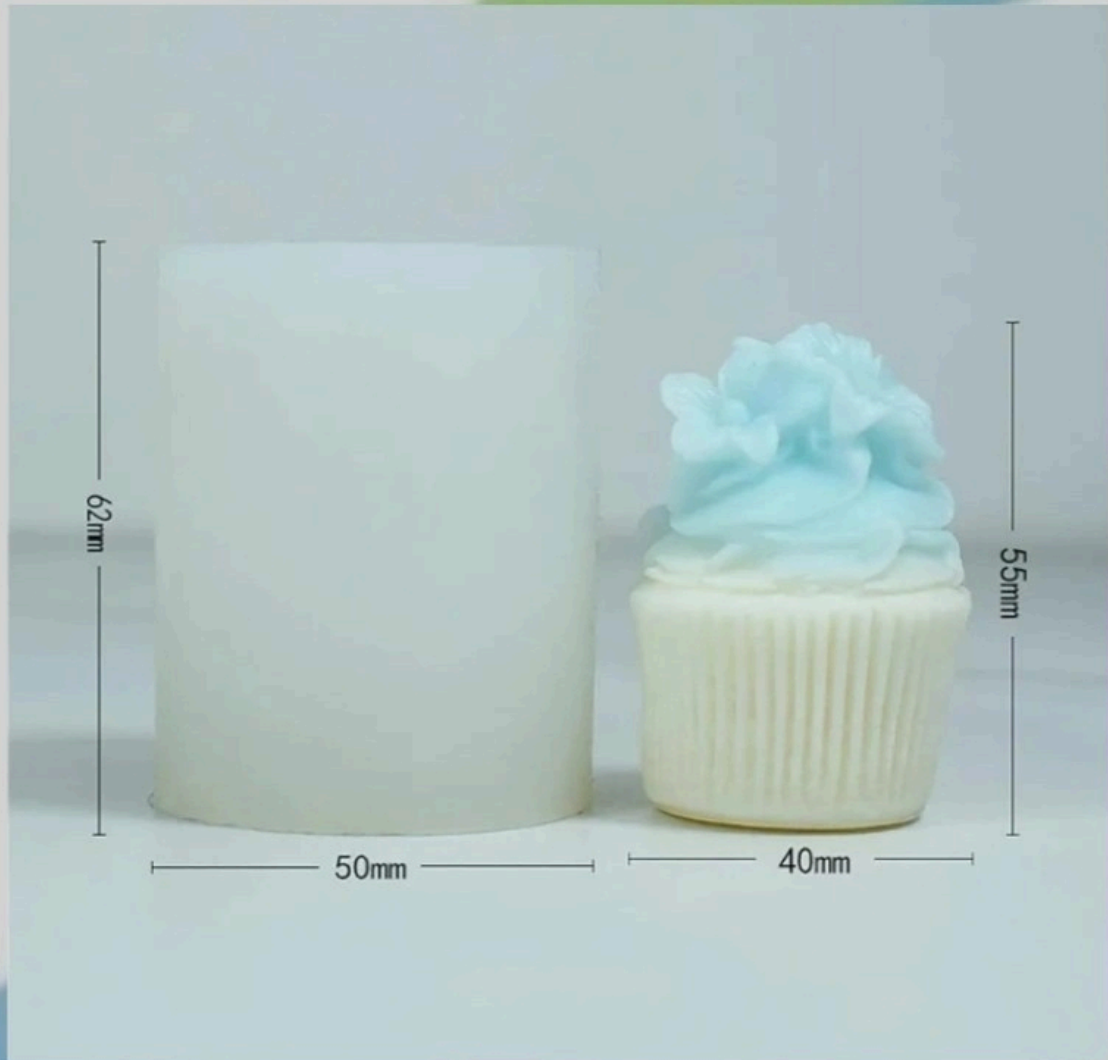

300 RS

BI-117

Brightail Infra