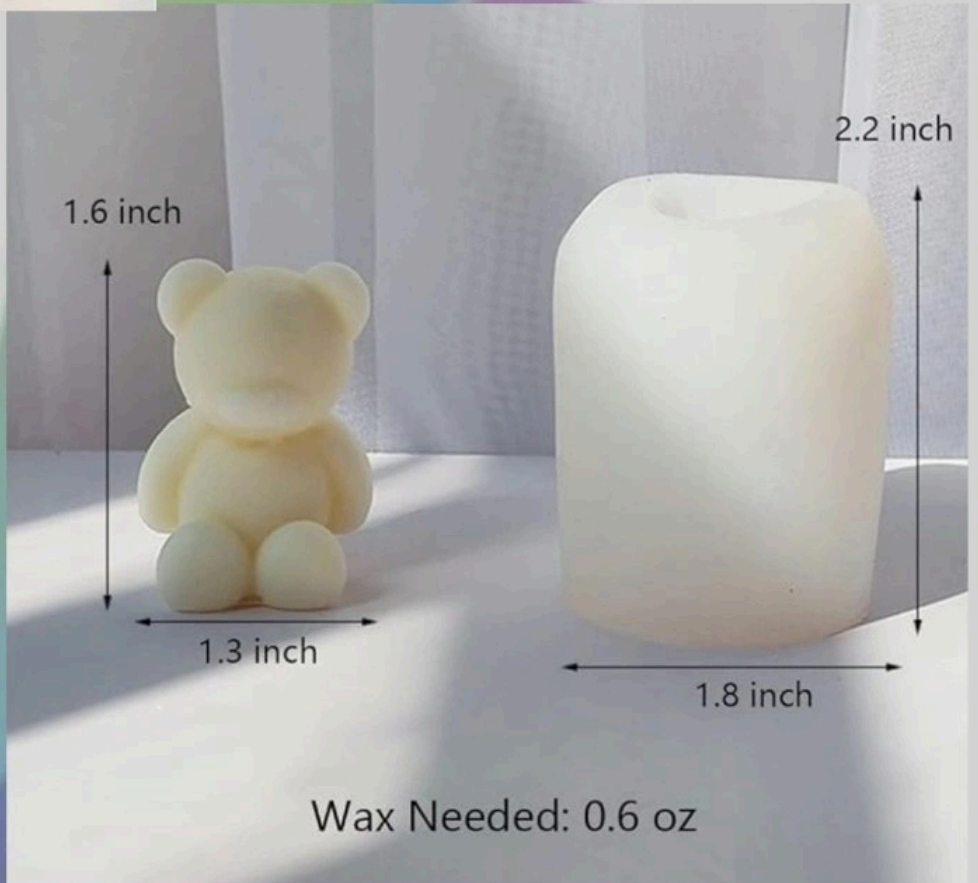

150 RS

BI-98

Brighttail Infra