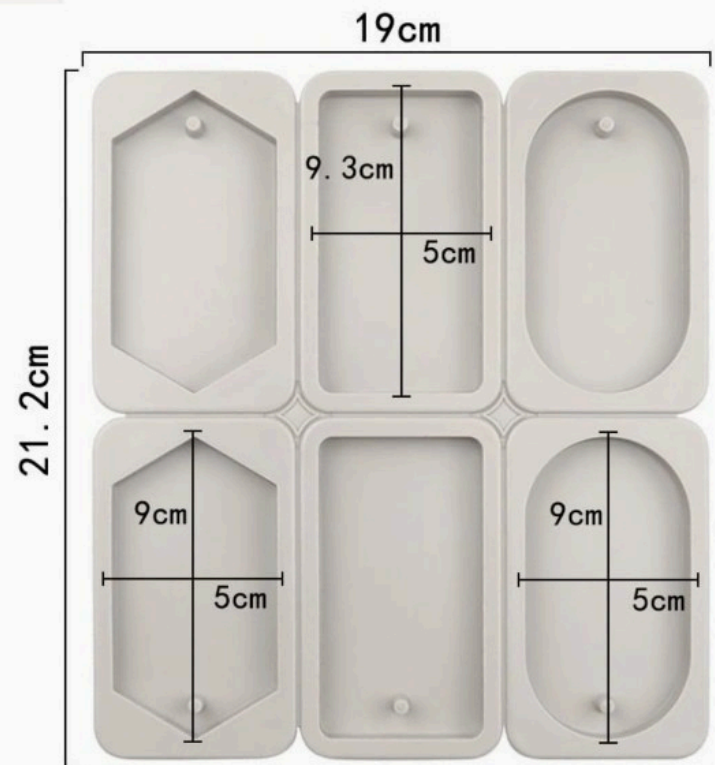

BI-104

Brighttail Infra

230 RS

SIZE 25.9 × 19.7 × 1.2 CM

BI-105

Brightail Infra

60 RS

BI-106