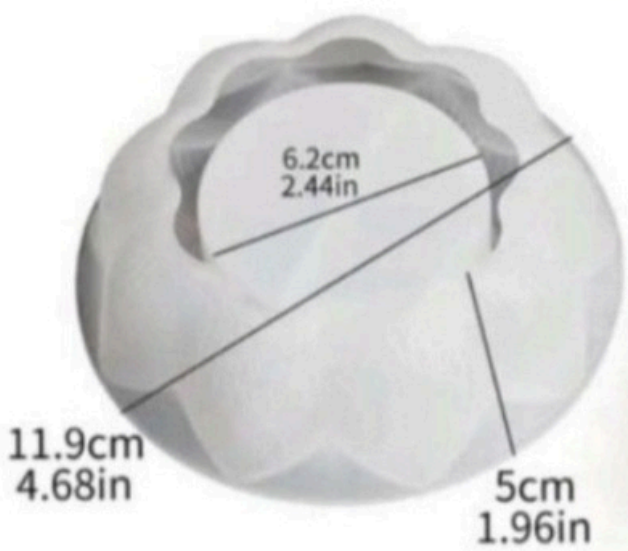

BI-DC34

BI-DC33

3605

6.7cm
2.63in

2.7cm
1.06in

400 RS

145 RS

BI-DC32

9.4CM* 3.9CM

150 RS

BI-DC31

~~130 RS~~ - 120 RS

BI-DC1

~~150 RS~~ - **130 RS**

BI-DC2

130 RS

4.92 in / 12.5 cm

4.92 in / 12.5 cm

BI-DC3

200 RS

BI-DC4

Big ball=180 RS

Small ball=140 RS

BI-DC5