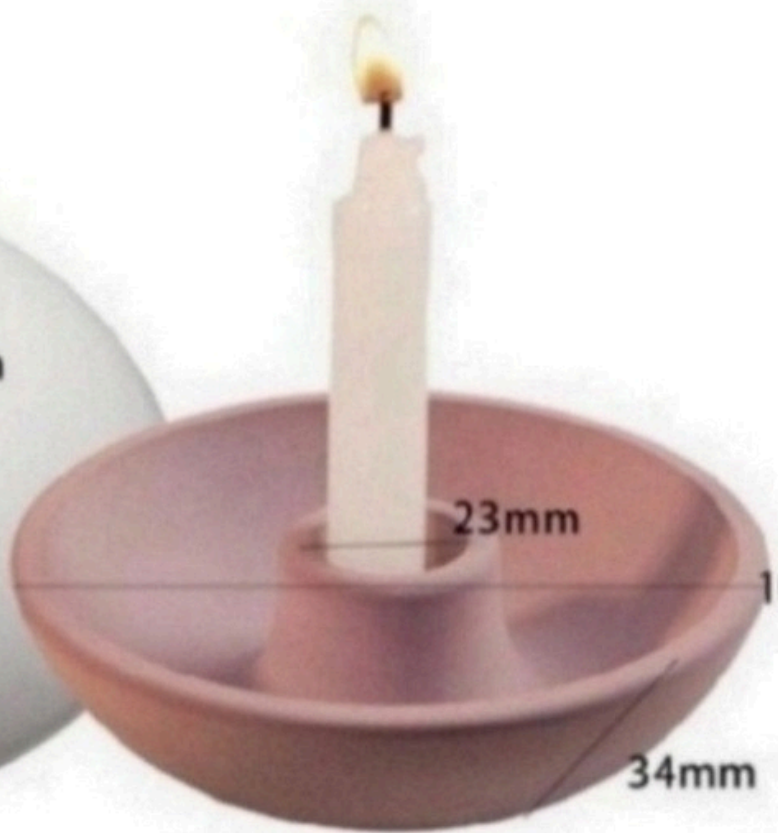

120 RS

mm

MOULD WEIGHT
54.56g APPROX.

FINISHED PRODUCT
WEIGHT
57.7g APPROX.

BI-DC27

175 RS

5mm

45mm