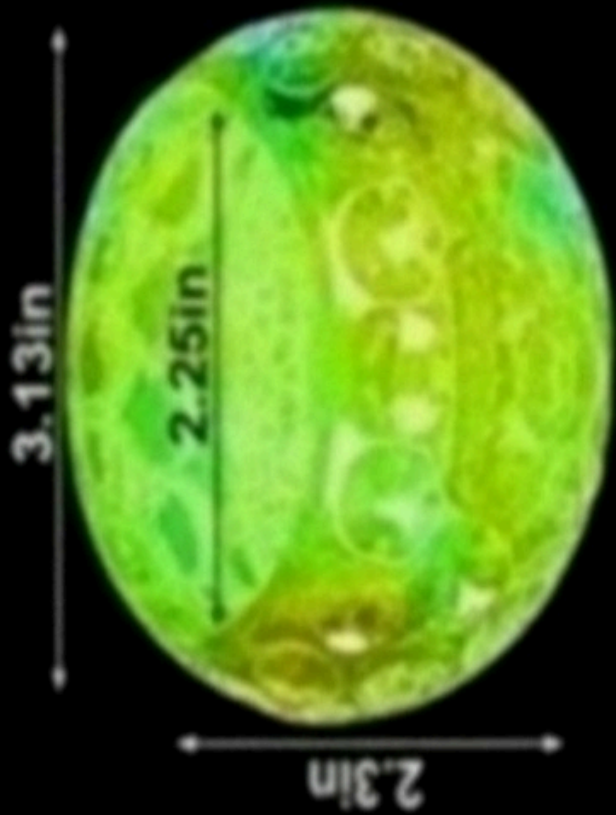

BI-DC17

150 RS

" MANDALA TEALIGHT HOLDER SILICONE MOLD

BI-DC18

150 RS

BI-DC19

150 RS

शुभलाभ

BI-DC20

180 RS

9 INCH

5 INCH

DEPTH - 5 MM

BI-DC21

200 RS

9.5 CM/3.75 INCH