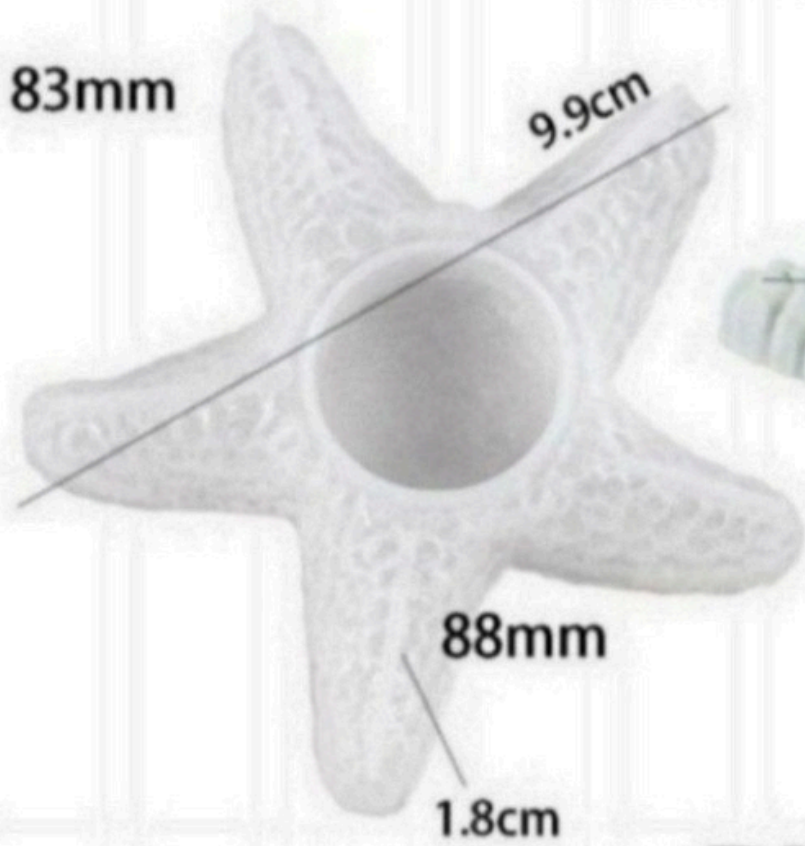

BI-DC24

160 RS

4 Inch

BI-DC25

250 RS

BI-DC26

18mm

39mm

120 RS

mm

MOULD WEIGHT
54.56g APPROX.

FINISHED PRODUCT
WEIGHT
57.7g APPROX.

BI-DC27

175 RS

5mm

45mm