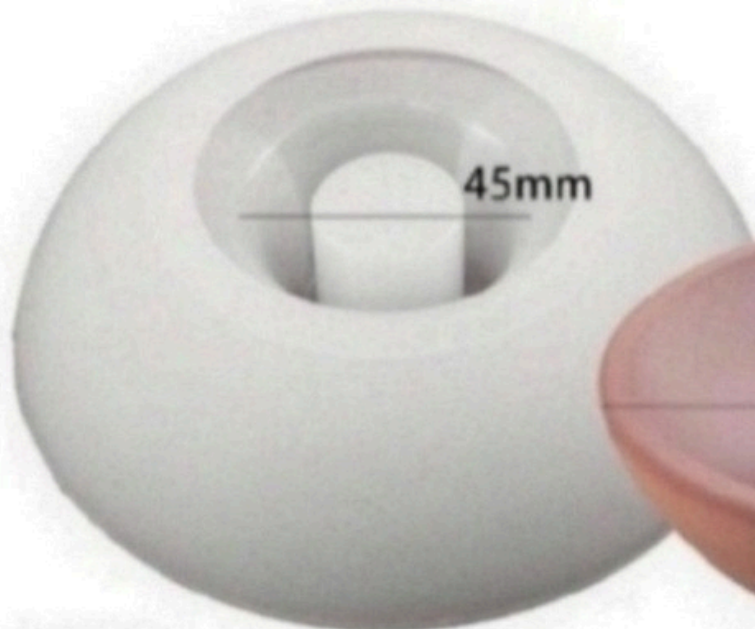

120 RS

mm

MOULD WEIGHT
54.56g APPROX.

FINISHED PRODUCT
WEIGHT
57.7g APPROX.

BI-DC27

175 RS

5mm

45mm