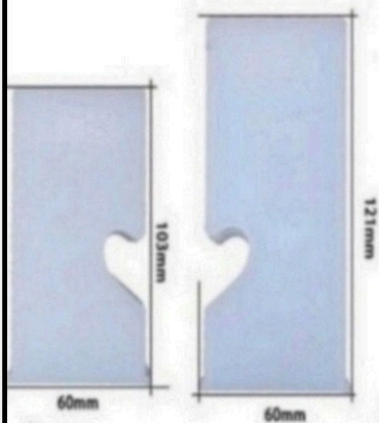

2.20 inch

2.87 inch

1.96 inch

2.08 inch

1.96 inch

1.65 inch

1.96 inch

BI-DC6

H:5cm

H:4cm

BI-DC15

150 RS

2.36 in / 6 cm

3.14 in / 8 cm

BI-DC16

130 RS

23mm

109mm

34mm

35mm

116mm

BI-DC28

175 RS

37mm

18mm

00mm

MOULD WEIGHT
86g APPROX.
FINISHED PRODUCT
WEIGHT
55.2g APPROX.

BI-DC29

MOULD WEIGHT
86g APPROX.
FINISHED PRODUCT
WEIGHT
55.2g APPROX.

BI-DC29

450 RS

MOULD WEIGHT
SMALL:- 119.3g APPROX.
BIG:- 139.3g APPROX.