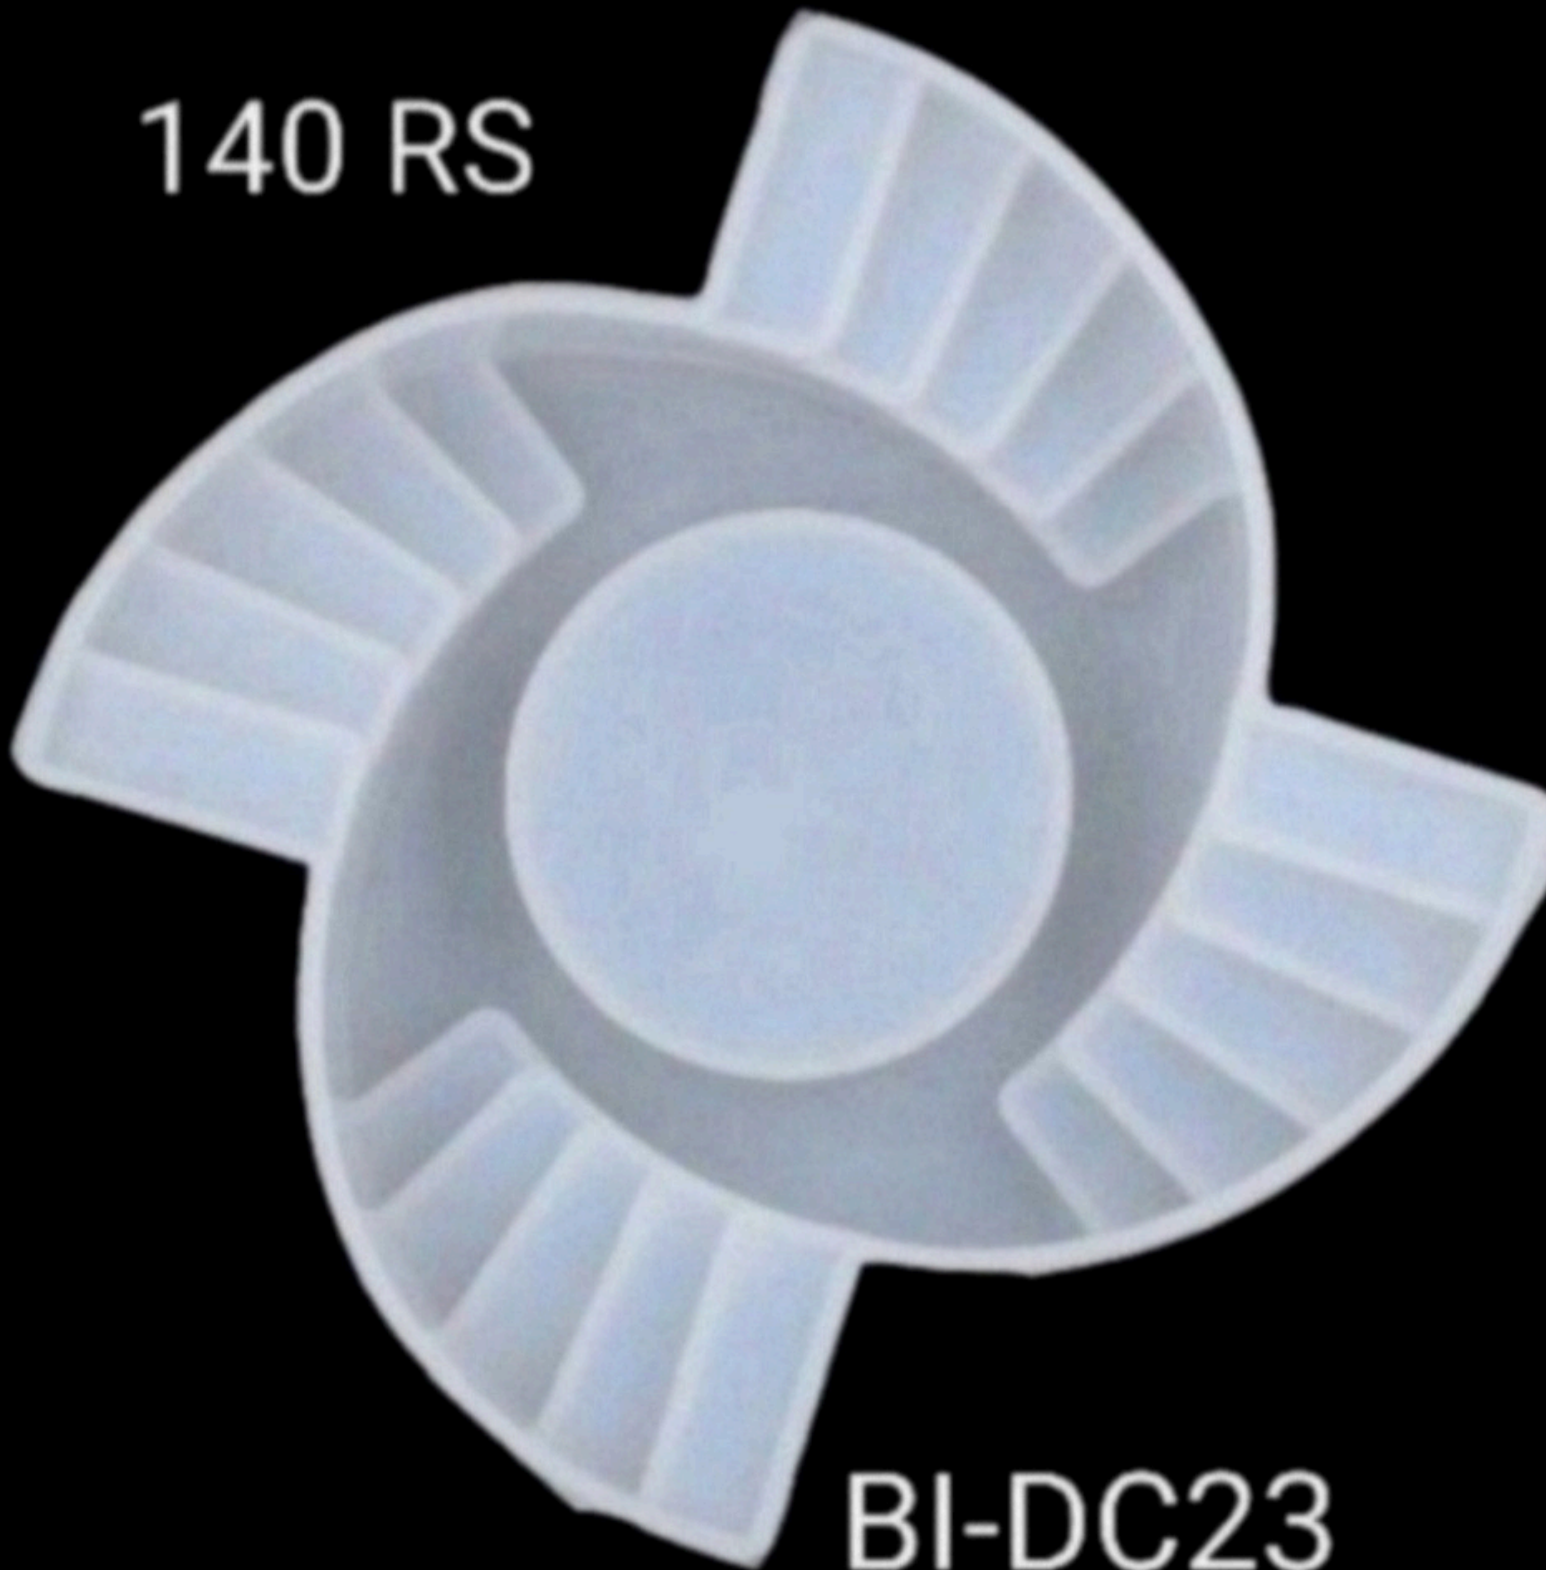

100MM

---

140 RS

BI-DC23