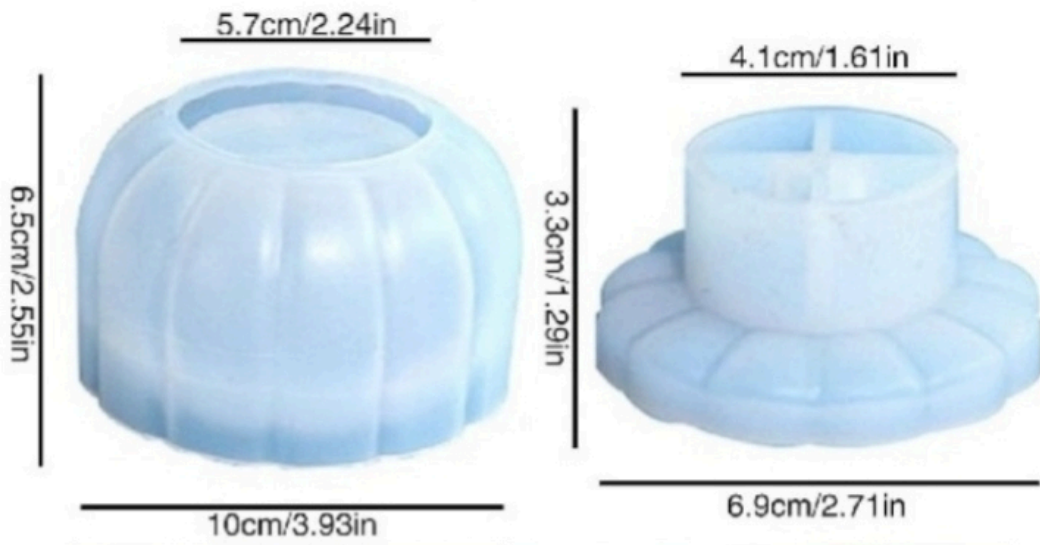

350 RS

BI-JM18

Brighttail Infra