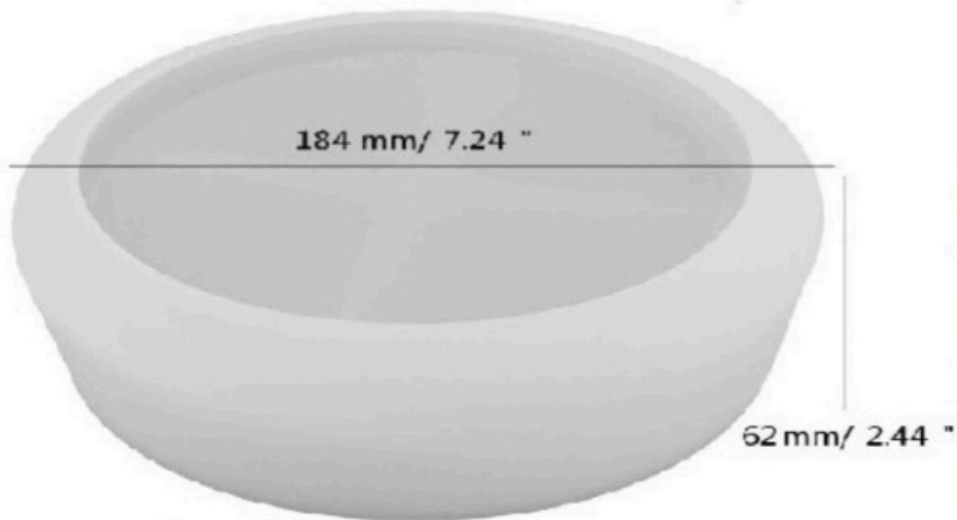

450 RS

BI-JM16

Brighttail Infra