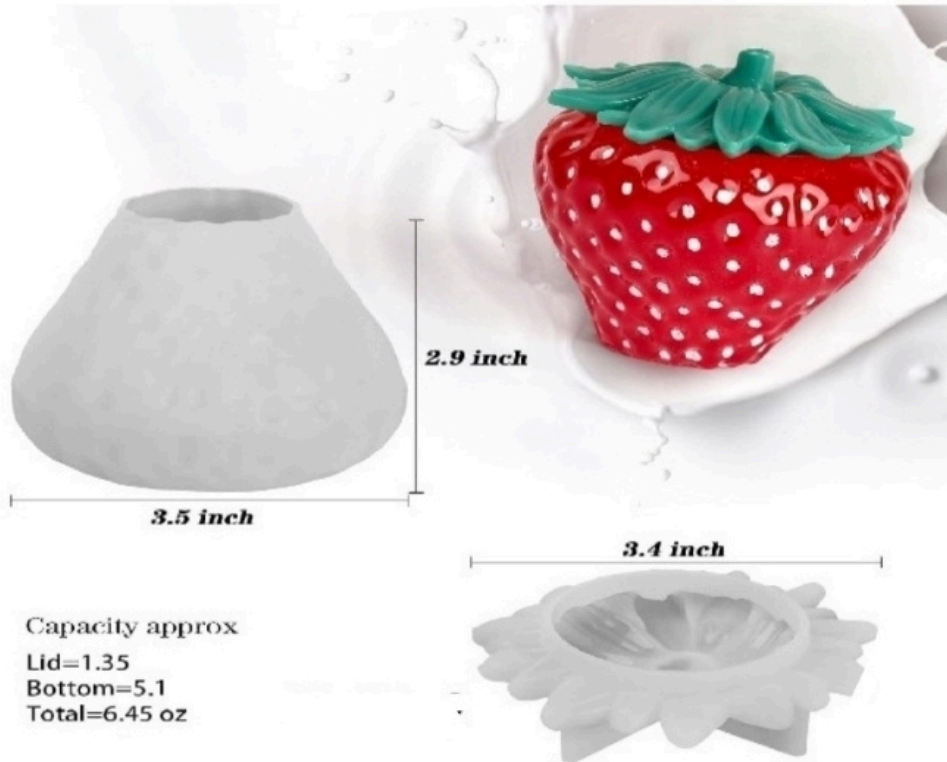

300 RS

BI-JM12

Brightail Infra