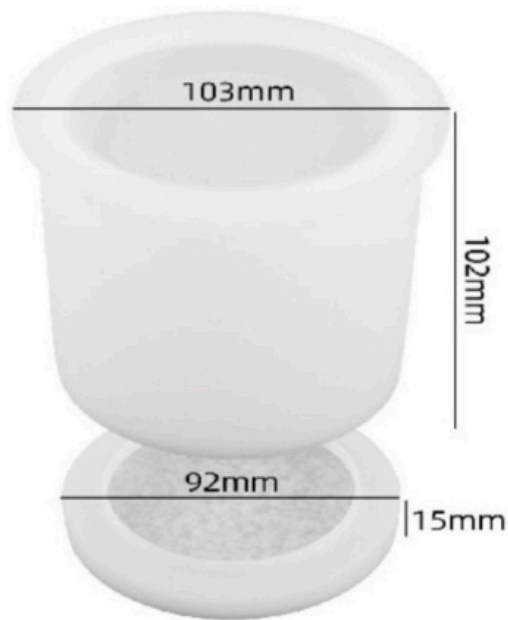

425 RS

BI-JM3

Brighttail Infra