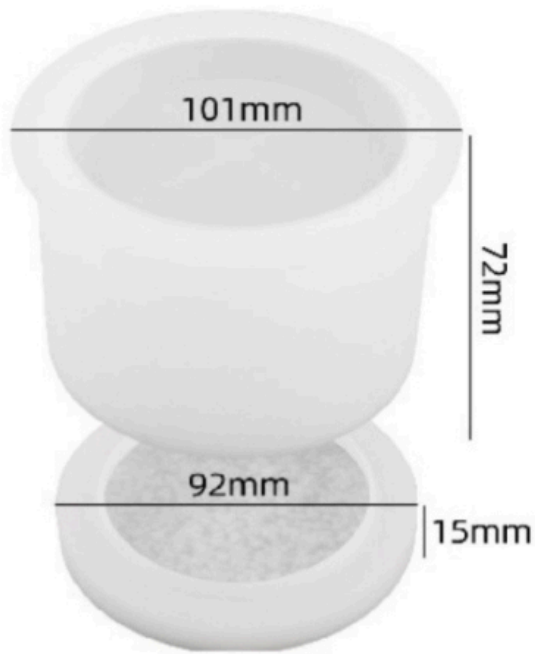

349 RS

BI-JM5

Brighttail Infra