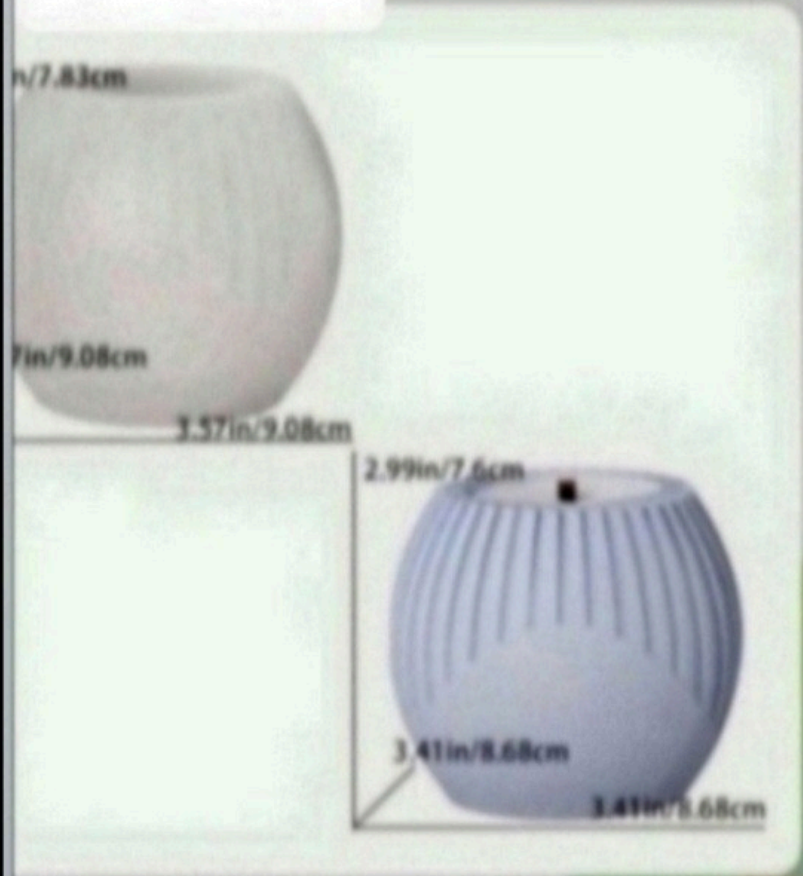

220 RS

BI-JM136

Brightail Infra