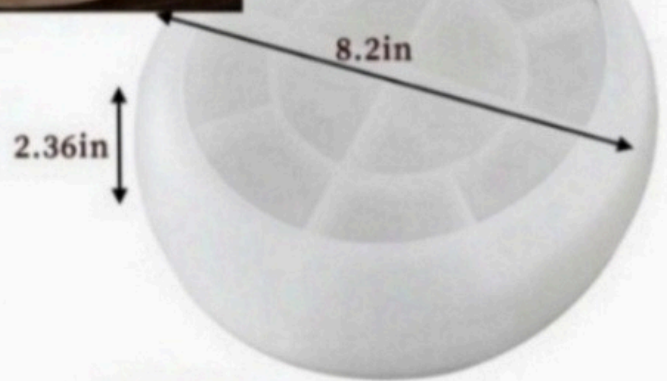

**BI-JM189**

**Brightail Infra**

**180 RS**

**20 CM \* 15 CM**

**BI-JM188**

**Brightail Infra**

**550 RS**

**Finished Product Size:  
8.0x 8.0x 2.28in**

18.8cm/7.4in

1.7cm/0.66in

9cm/3.54in

18cm/7.08in

1.3cm/0.51in

Mold Weight:66g

Product weight:152.5g

**BI-JM138**