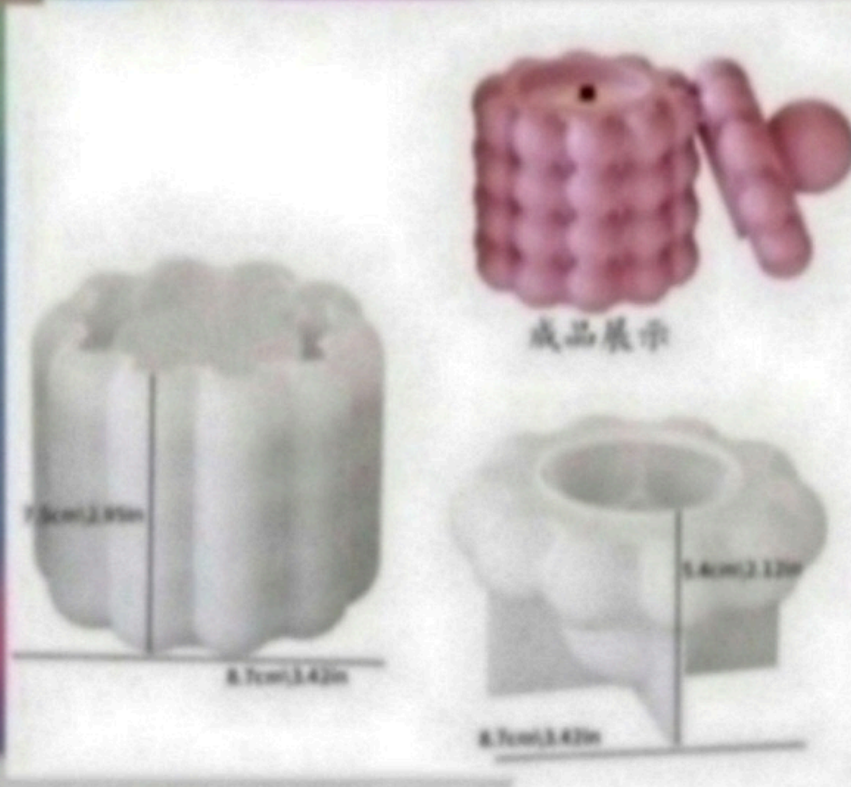

18.8cm/7.4in

1.7cm/0.66in

9cm/3.54in

18cm/7.08in

1.3cm/0.51in

Mold Weight:66g

Product weight:152.5g

**BI-JM138**

**375 RS**

**BI-JM137**

**220 RS**

**BI-JM136**

Brightail Infra

520 RS

BI-JM135

**350 RS**