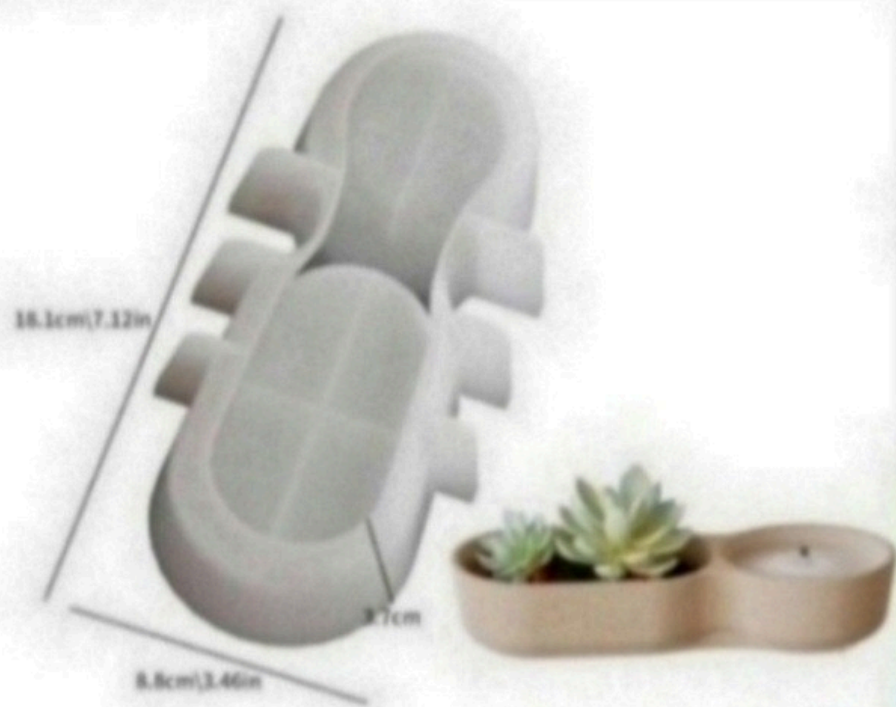

7.5cm/2.95in

1.8cm/0.7in

2.82in/7.17cm

3.05in/7.76cm

5.82in/14.8cm

2.63in/6.69cm

2.86in/7.27cm

**BI-JM150**

**250 RS**

D5438 Leaf Vase

Finished product weight: 11.07g

**BI-JM147**

**Brighttail Infra**

**380 RS**

**BI-JM146**

**Brightail Infra**