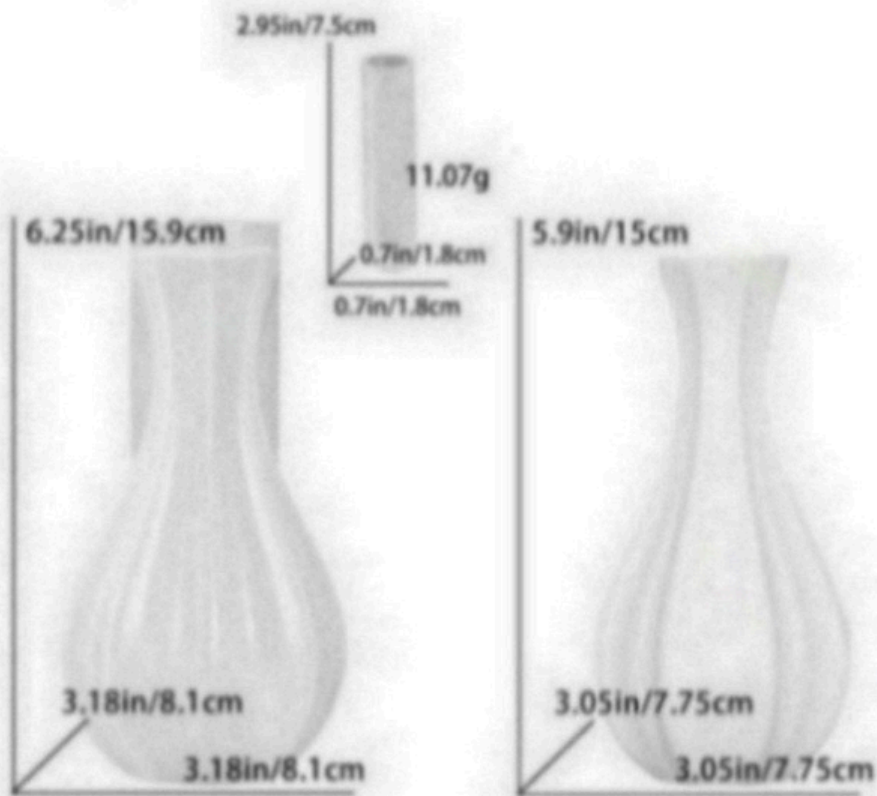

180 RS

BI-JM148

Brighttail Infra