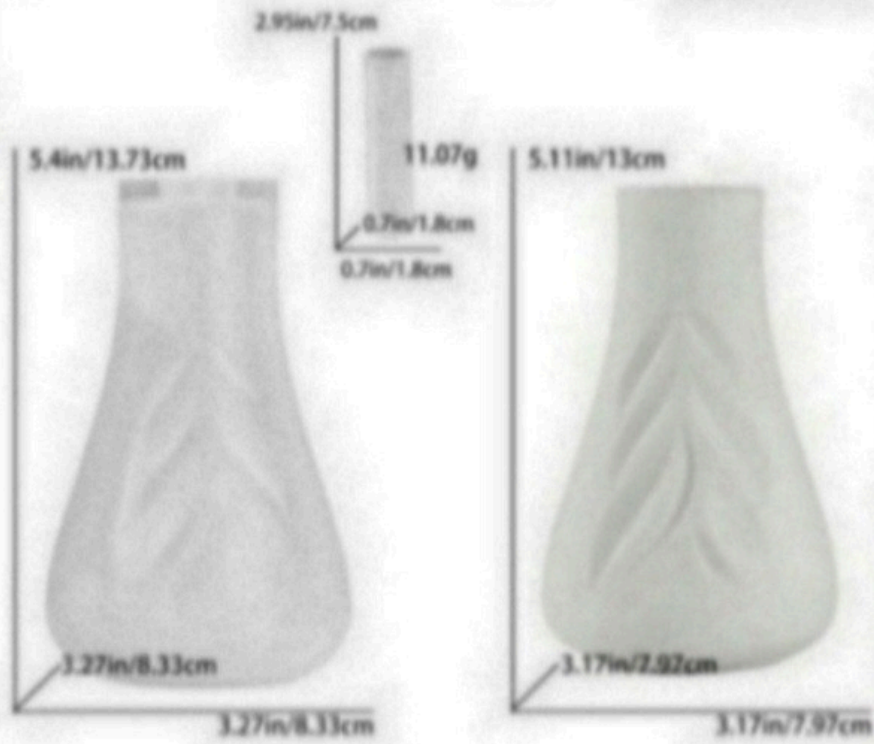

7.5cm/2.95in

1.8cm/0.7in

2.82in/7.17cm

3.05in/7.76cm

5.82in/14.8cm

2.63in/6.69cm

2.86in/7.27cm

**BI-JM150**

**250 RS**

D5438 Leaf Vase

Finished product weight: 11.07g

**BI-JM147**

**Brighttail Infra**

**380 RS**

**BI-JM146**

**Brightail Infra**