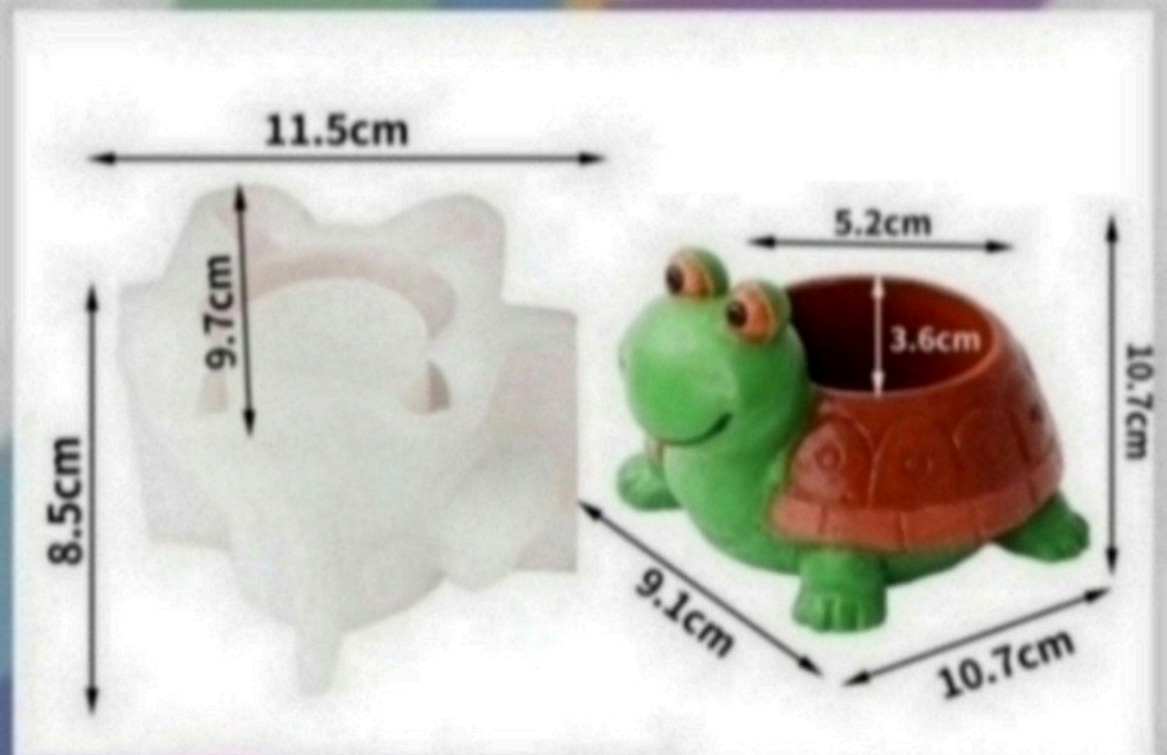

650 RS

BI-JM140

Brightail Infra