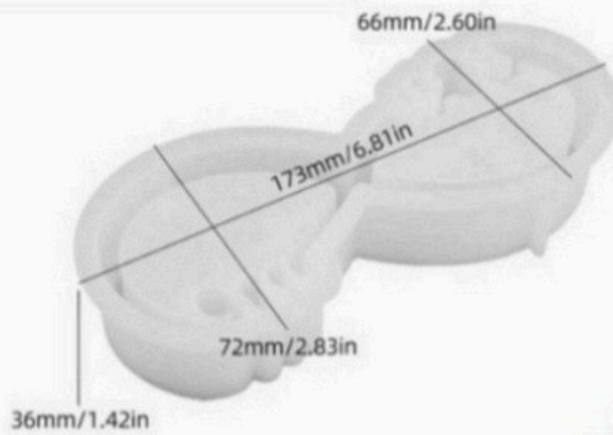

360 RS

BI-JM165

Brightail Infra

6 of 41