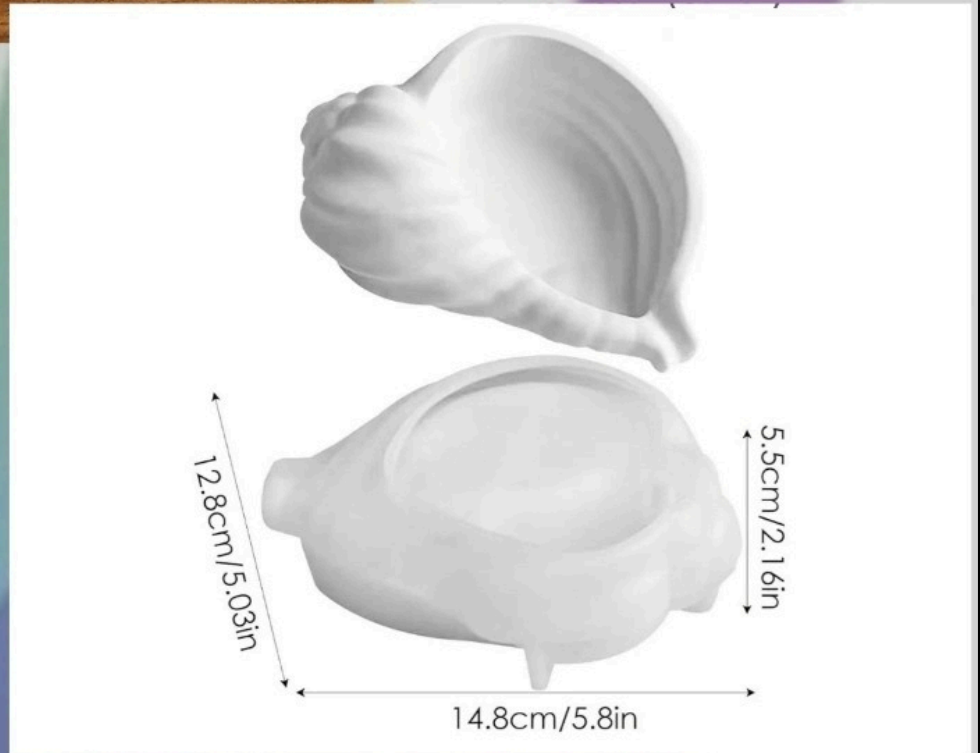

Brighttail Infra

350 RS

BI-JM61

Brightail Infra

370 RS

BI-JM62

Brighttail Infra

200 RS

33cm/12.99in

23cm/9.05in

weight:152g

BI-JM63

Brightail Infra

240 RS

7436

BI-JM64