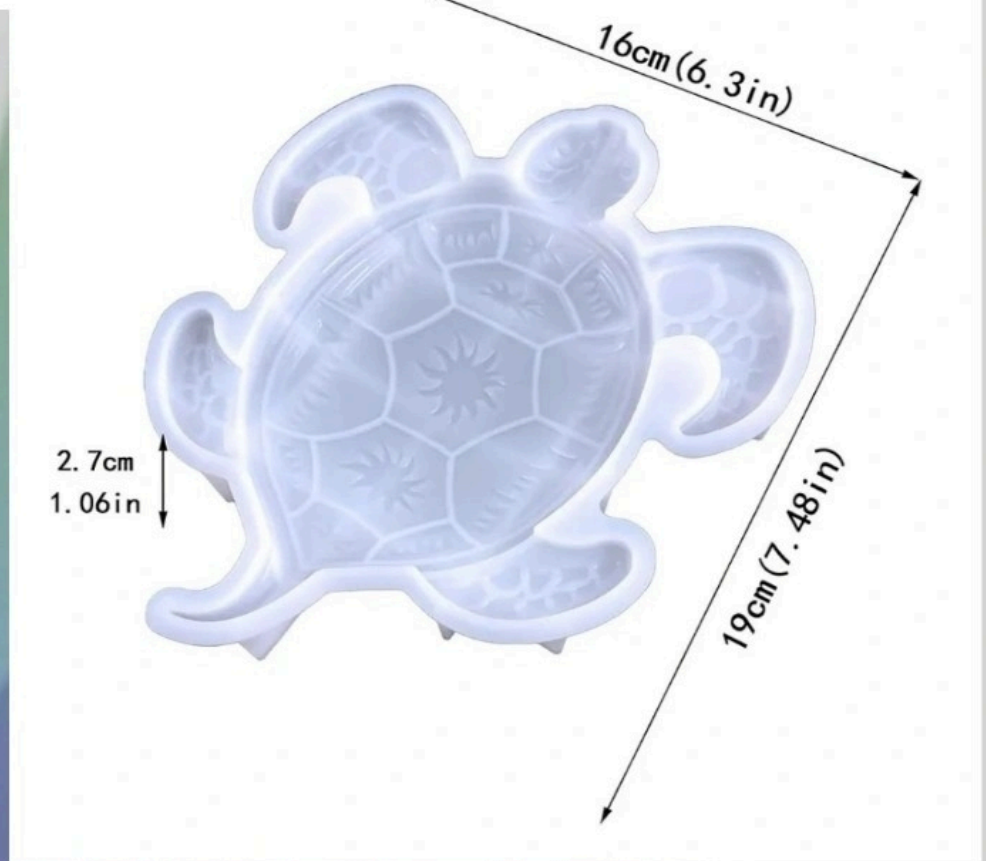

33cm/12.99in

23cm/9.05in

weight:152g

BI-JM63

Brightail Infra

240 RS

7436

BI-JM64

Brighttail Infra

520 RS

Finished Product Size:
11.4x 5.3x 1.7in
Could Hold 10.1oz Candle

BI-JM65

Brightail Infra

375 RS

BI-JM66

Brighttail Infra