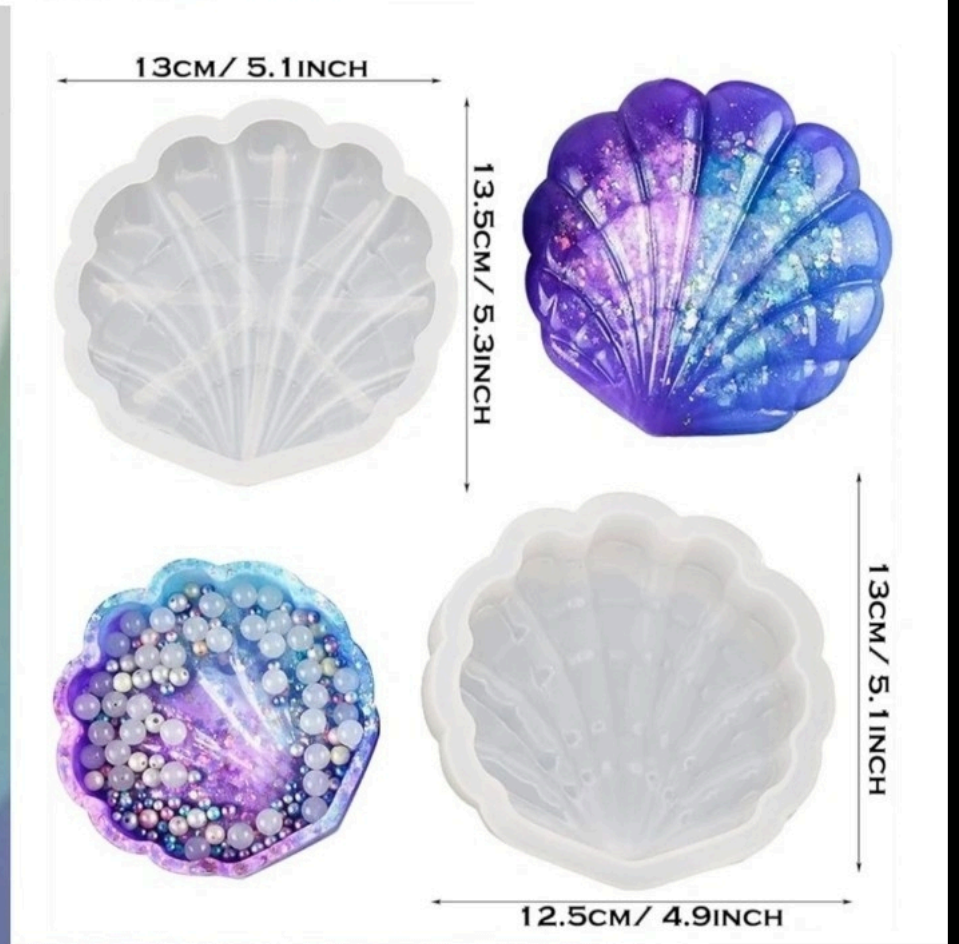

82mm

111mm

111mm

BI-JM71

Brightail Infra

350 RS

BI-JM72

Brighttail Infra