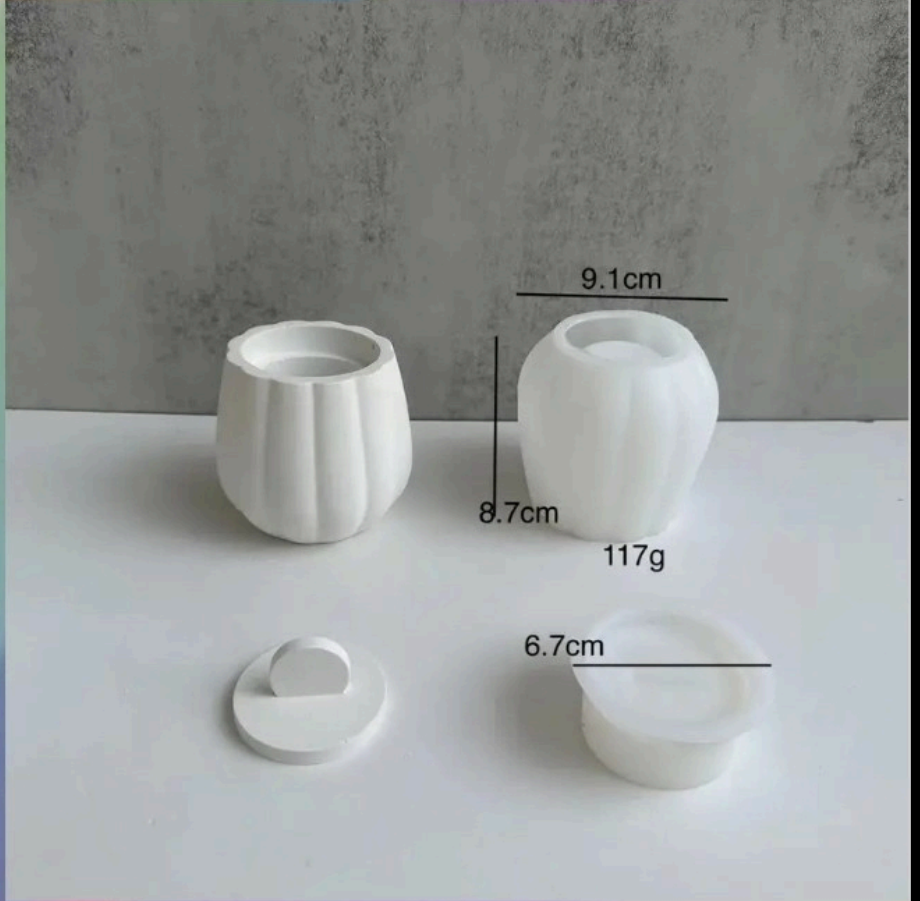

Brighttail Infra

520 RS

Finished Product Size:
11.4x 5.3x 1.7in
Could Hold 10.1oz Candle

BI-JM65

Brightail Infra

375 RS

BI-JM66

Brighttail Infra