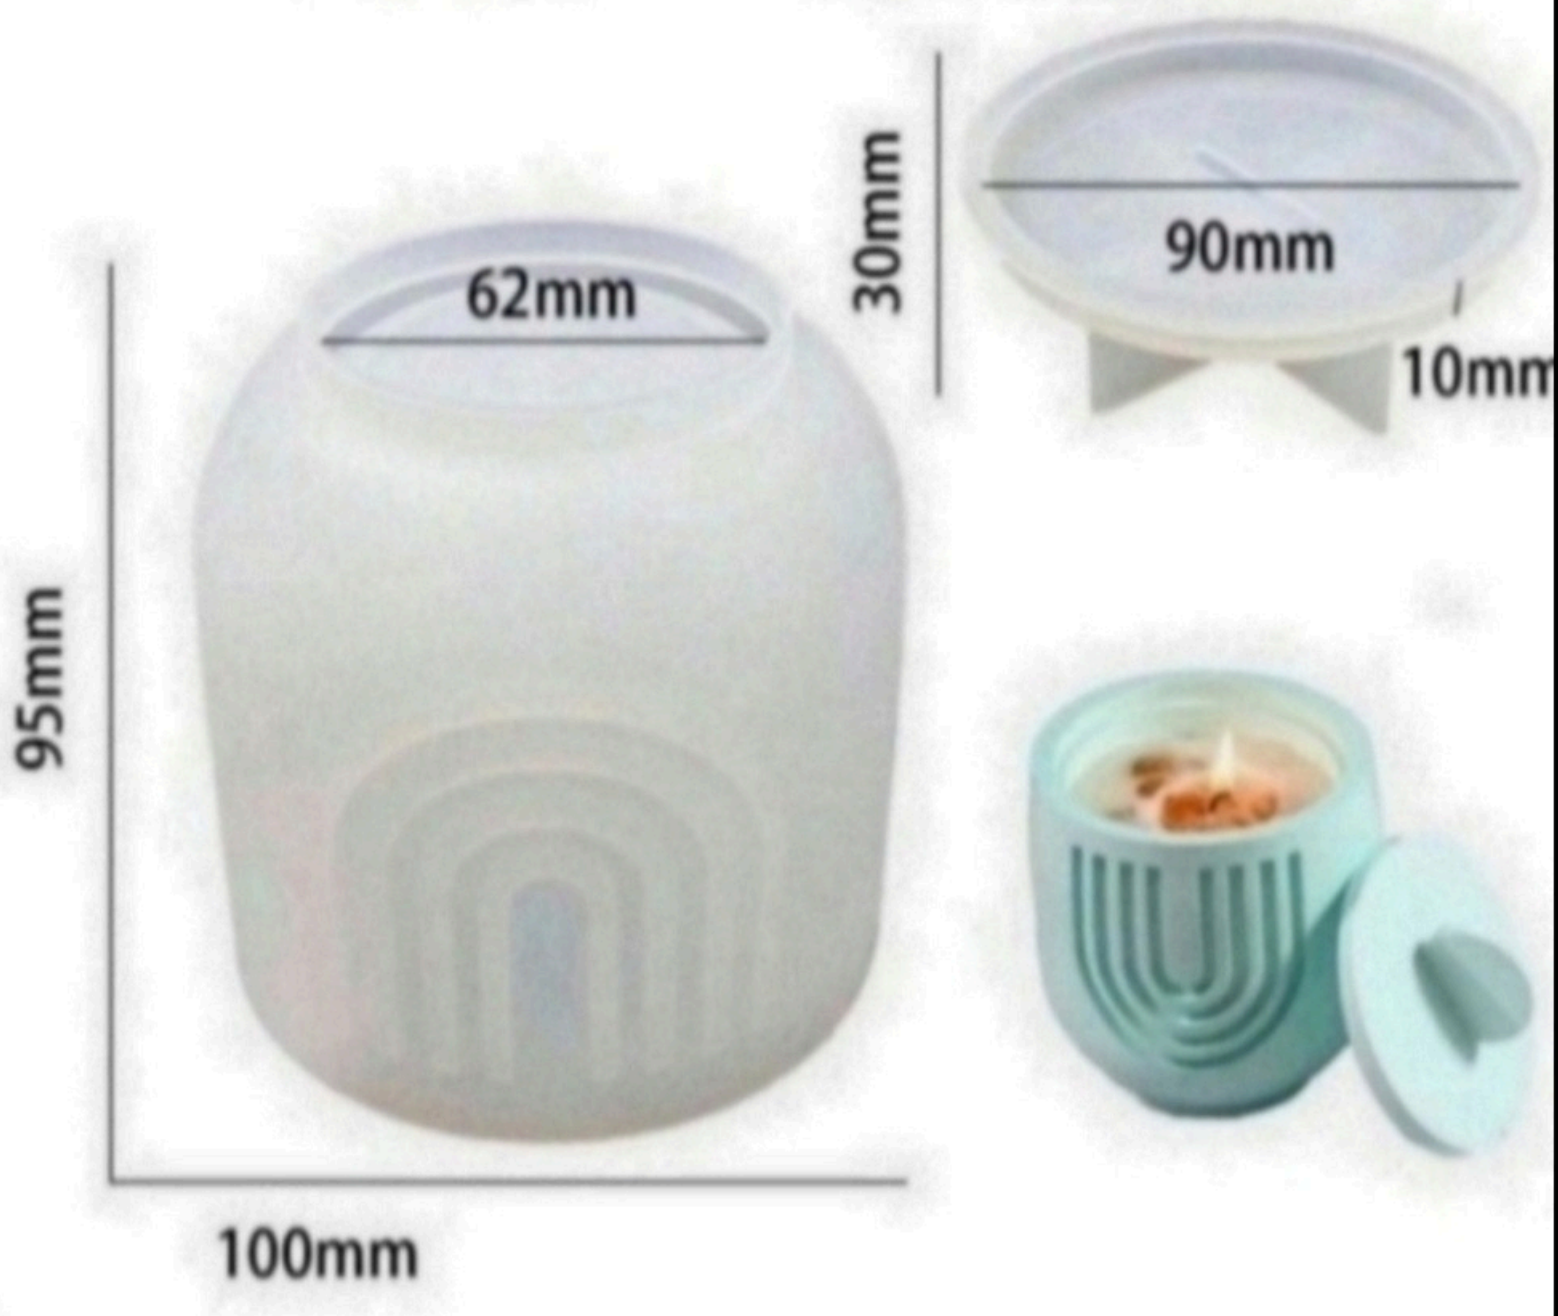

275 RS

BI-JM101

Brighttail Infra