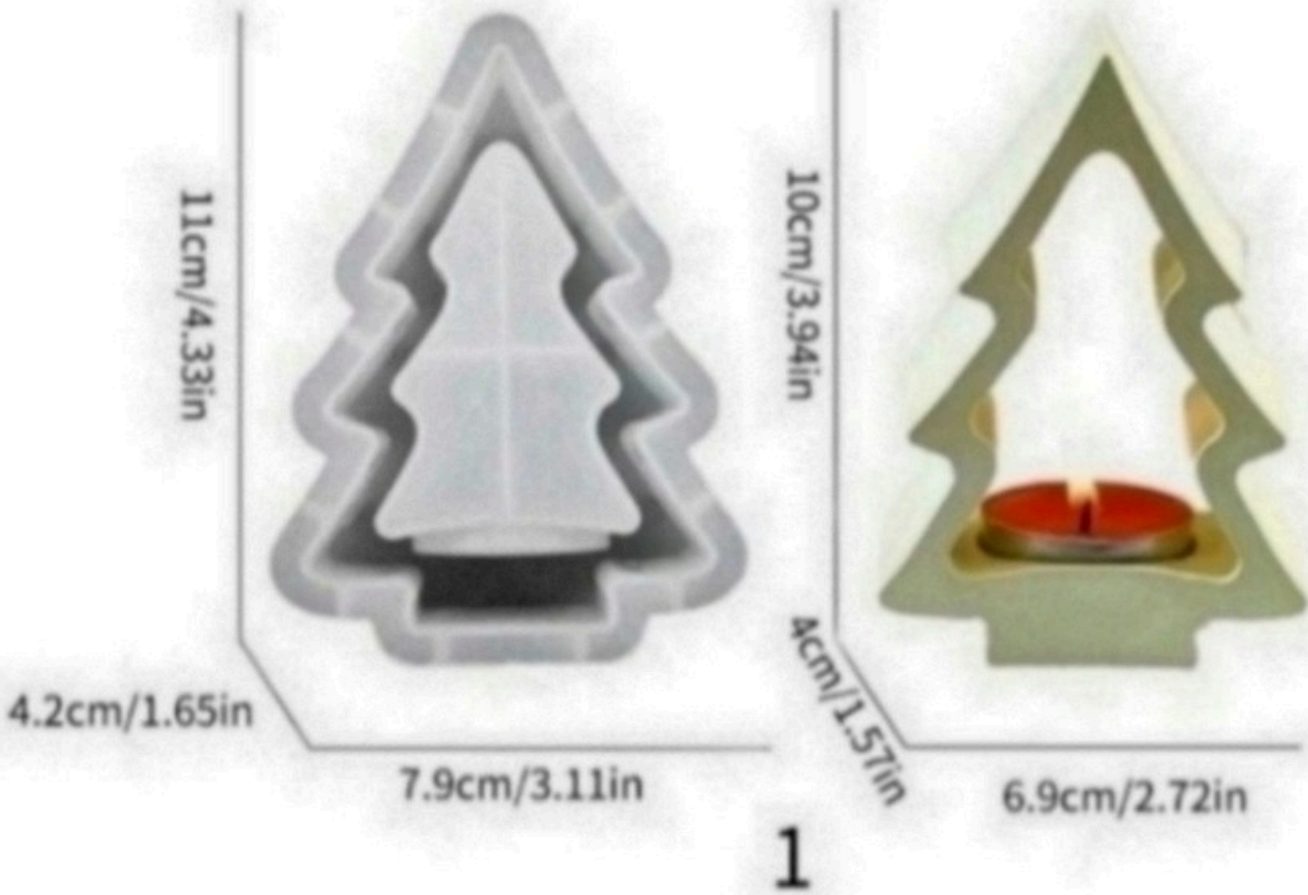

11.7cm/4.61in

1.7cm/0.67in

17.9cm/7.05in

11cm/4.33in

1.6cm/0.63in

17.4cm/6.85in

**BI-JM94**

Brightail Infra

**350 RS**

**BI-JM95**

Brightail Infra

**300 RS**

22cm/8.66in

2.3cm/0.91in

22cm/8.66in

21cm/8.27in

2.1cm/0.83in

21cm/8.27in

**BI-JM96**

Brightail Infra

**250 RS**

**BI-JM98**

**Brightail Infra**

275 RS

1.3cm/0.51in

7.8cm/3.07in

16.7cm/6.57in

1.1cm/0.43in

7.5cm/2.95in

16.4cm/6.46in

3.8cm/1.5in

7.8cm/3.07in