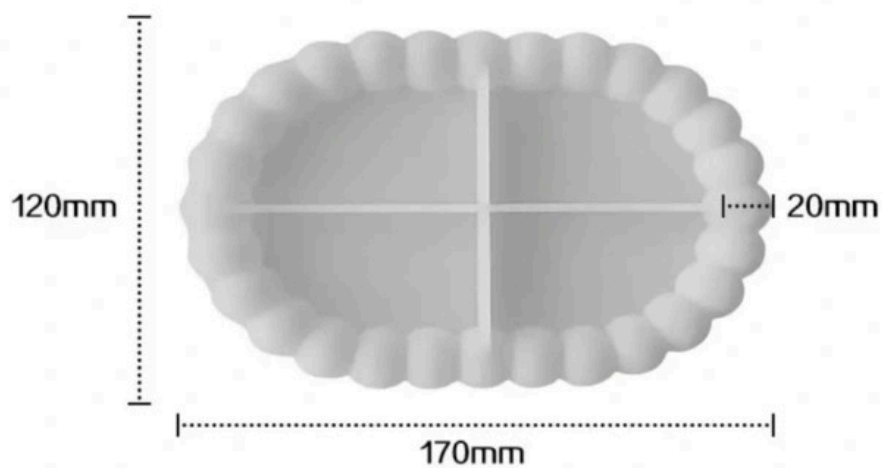

**Brightail Infra**

**300 RS**

**12.3 × 6.9 × 7.2 CM**

**BI-JM84**

**Brighttail Infra**

**500 RS**

**10.5 × 8.3 CM**

**BI-JM85**

**Brighttail Infra**

**285 RS**

**9.5 × 7.5 CM**

**BI-JM86**

**Brightail Infra**

**140 RS**

**BI-JM87**

**Brighttail Infra**

1.3cm/0.51in

7.8cm/3.07in

16.7cm/6.57in

1.1cm/0.43in

7.5cm/2.95in

16.4cm/6.46in

3.8cm/1.5in

7.8cm/3.07in

3.6cm/1.42in

10.1cm/3.98in

10.1cm/3.98in

3.2cm/1.26in

10cm/3.94in

10cm/3.94in

6.9cm/2.72in

12cm/4.72in