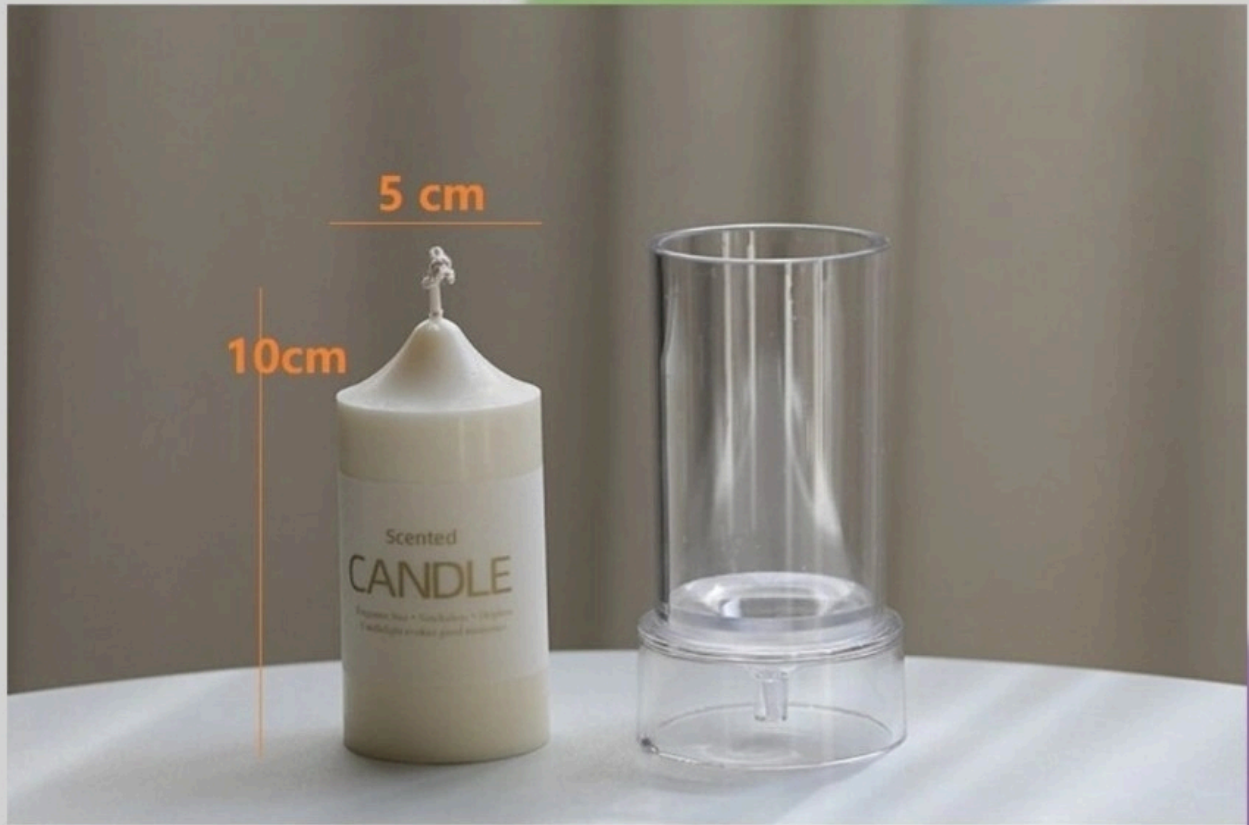

430 RS

	91g	mold size	6.5x12cm
	150g	candle size	5x10cm

BI-PCM16

Brightail Infra