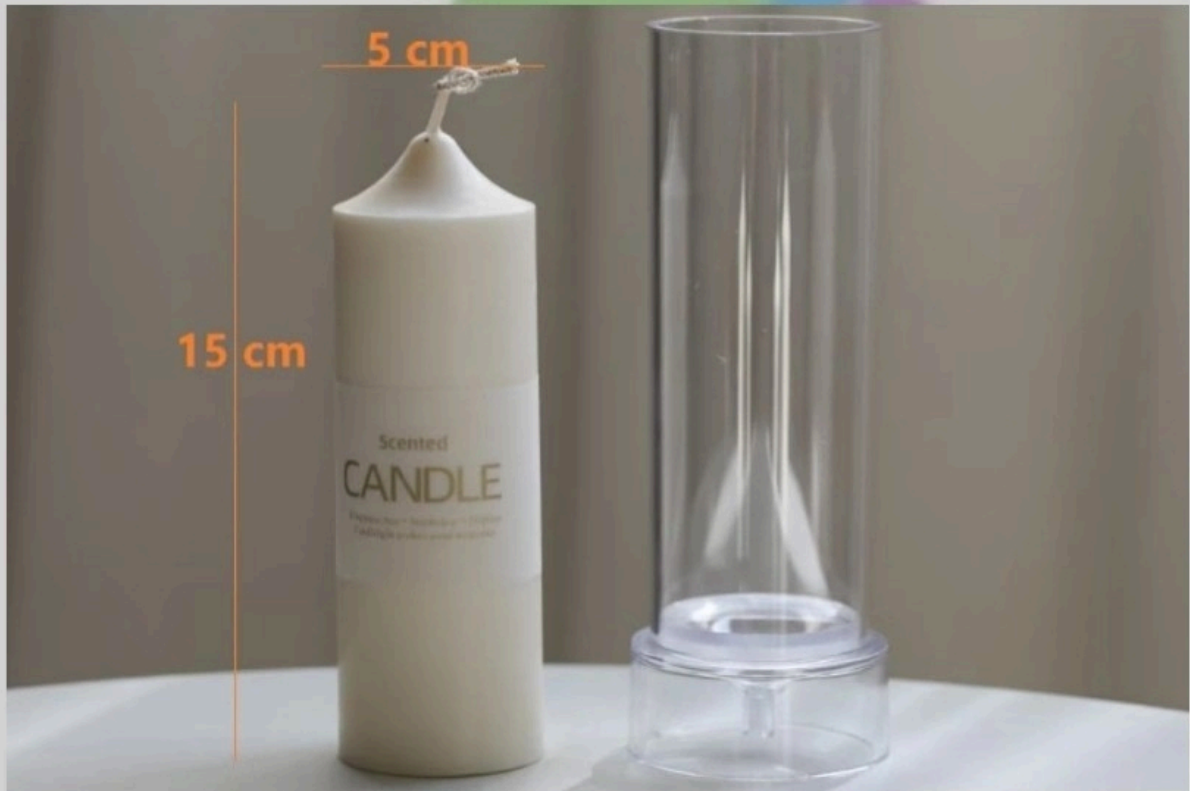

530 RS

Mold	112g	Mold size	6.5x18cm
	250g	Candle size	5x15cm

BI-PCM14

Brightail Infra