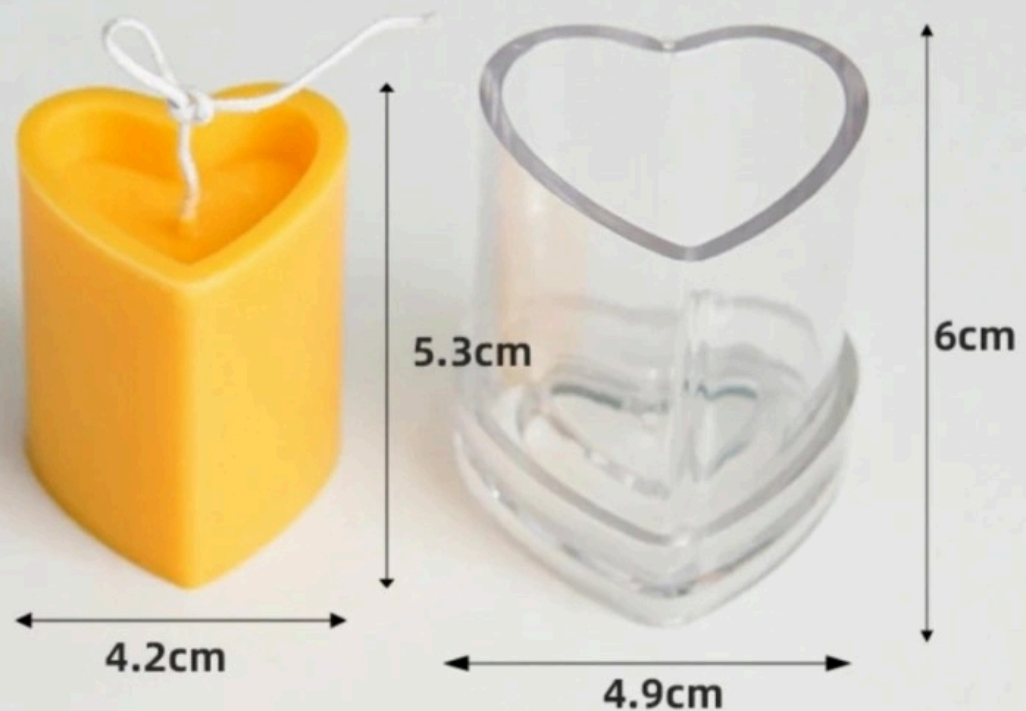

250 RS

Mold weight : 45.2g

Candle weight : 52g

BI-PCM10

Brighttail Infra