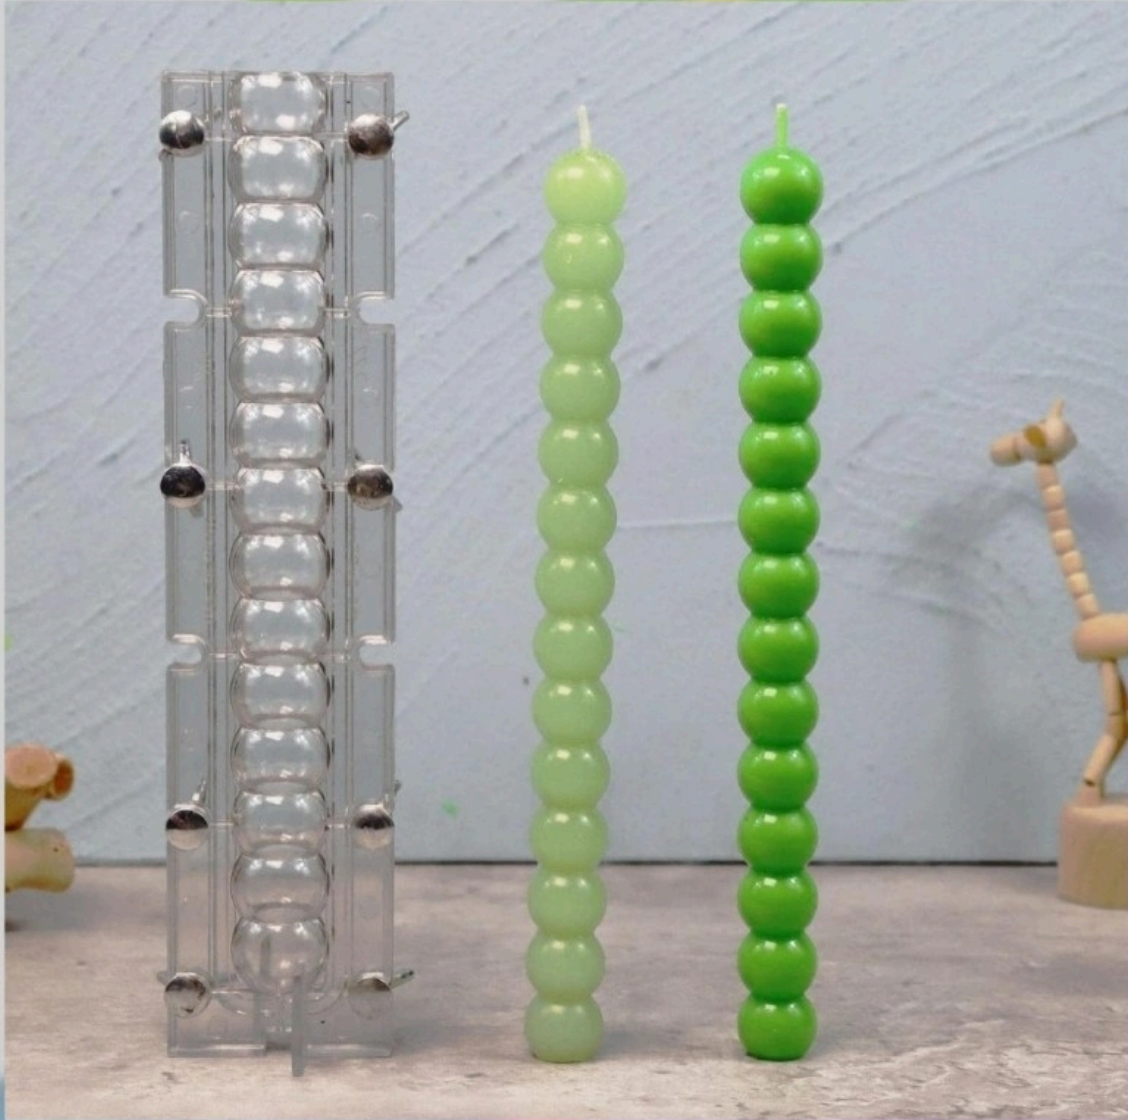

700 RS

BI-PCM13

Brighttail Infra