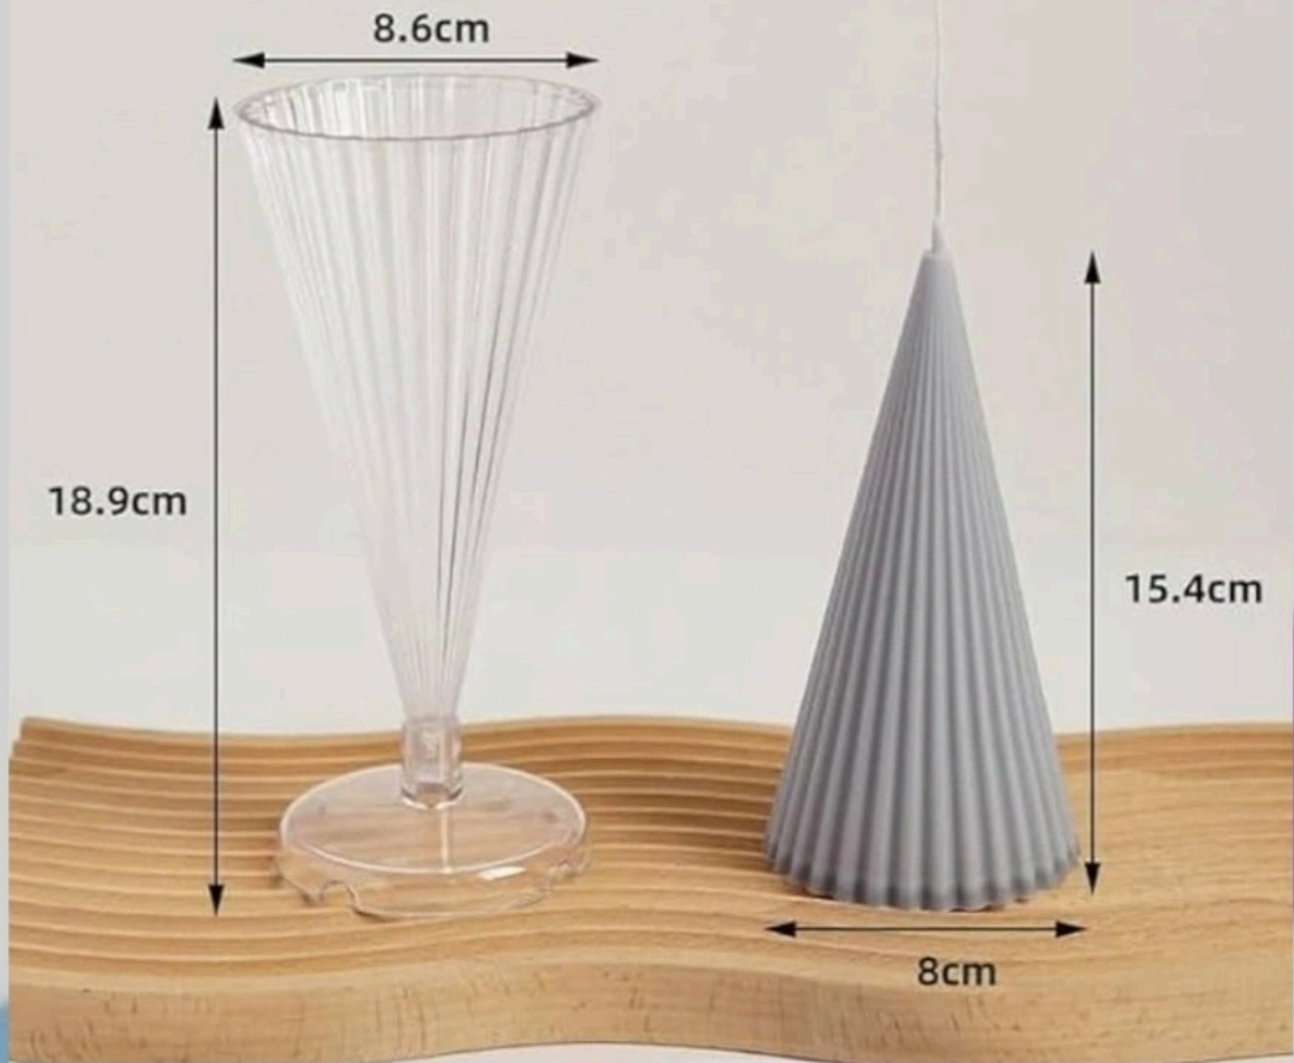

# 475 RS

mold weight:93g

candle weight:222g