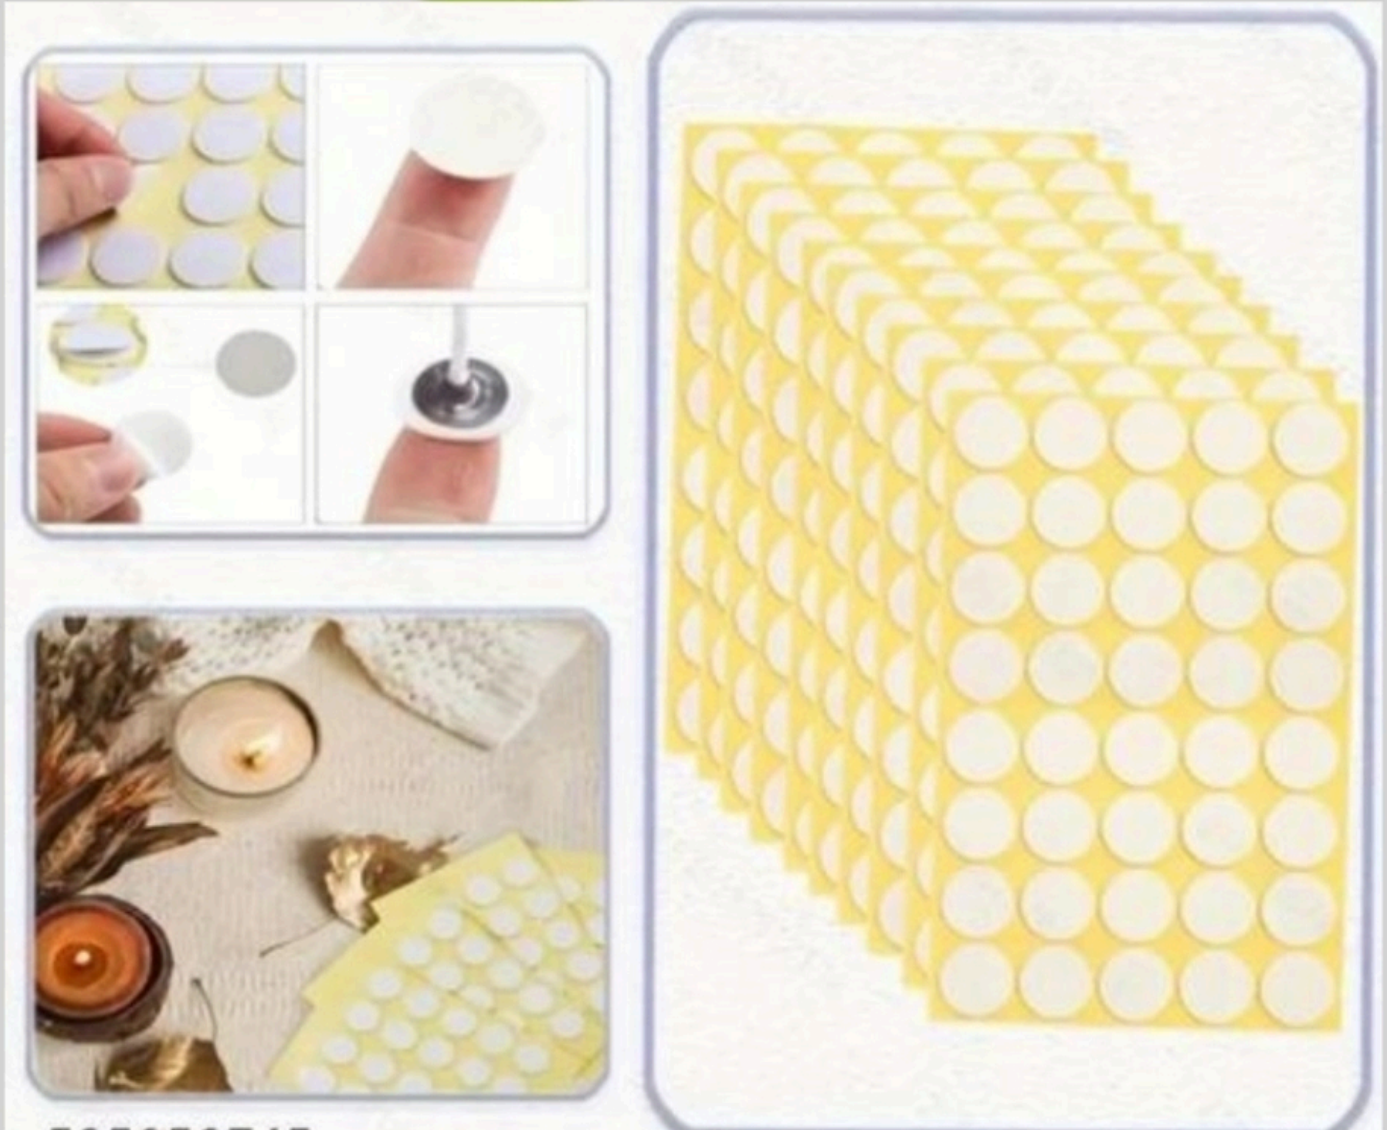

30 RS EACH
PACK OF 10- 250 RS

BI-TL44

Brightail Infra

PER PIECE 50 RS MORE THAN 10 45 RS

BI-TL45

Brightail Infra

**WICK STICKER
SINGLE SHEET RS 30
MORE THAN 5 - 25 RS**

BI-TL52