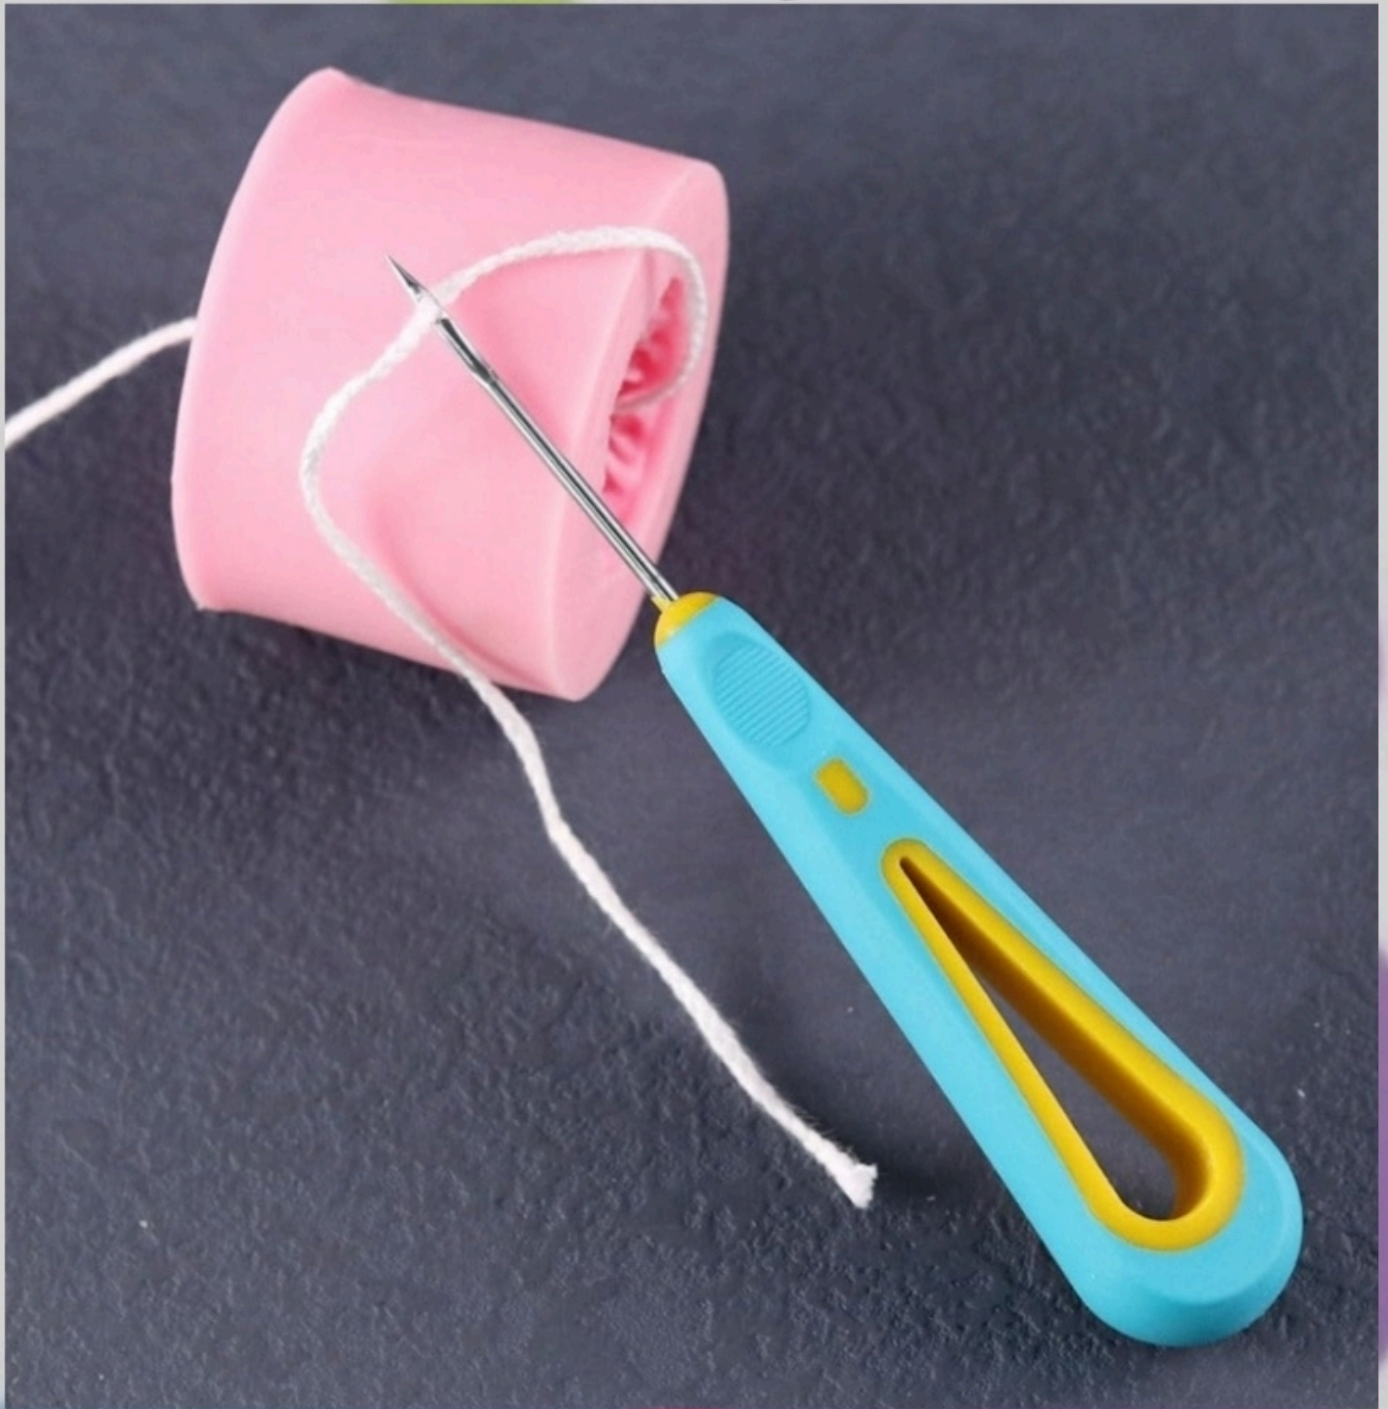

80 RS

BI-TL29

Brighttail Infra