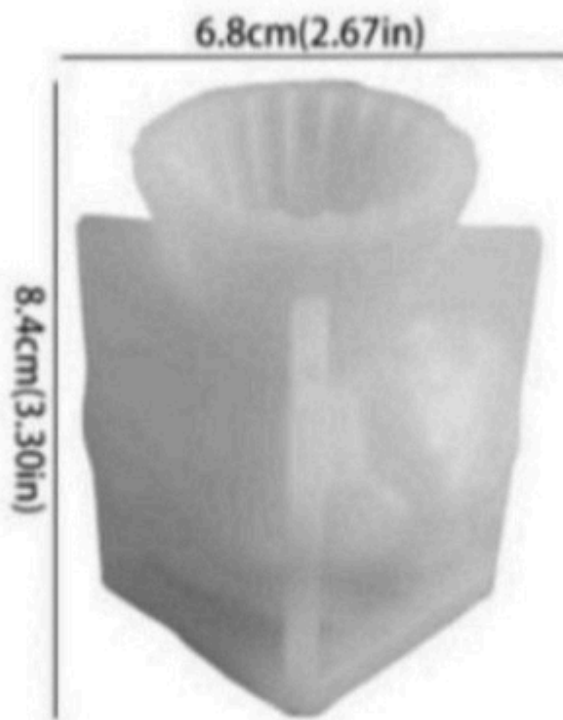

8.5cm

7.5cm

BI-F10

Brighttail Infra

130 RS

5.7cm/2.24in

2.2cm/0.87in

BI-F11

Brightail Infra

275 RS

BI-F12

Brightail Infra

230 RS

2.5*2.5cm

3*2cm

2.5*2.5cm

16.5*8.8*0.8cm

BI-F13

Brightail Infra

100 RS

Molded dimensions: approximately 1.3*1.2*0.4cm

The mold's forming dimensions are approximately 6.7*6.7*0.7cm.

BI-F14

Brightail Infra