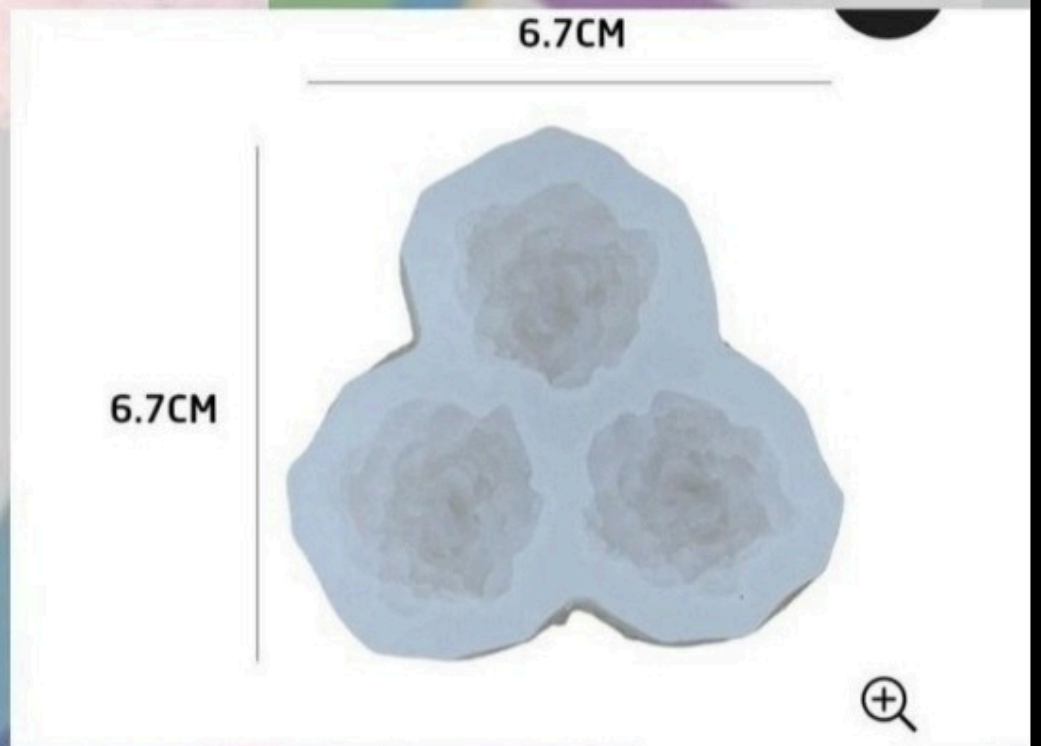

16.5*8.8*0.8cm

BI-F13

Brightail Infra

100 RS

Molded dimensions: approximately 1.3*1.2*0.4cm

The mold's forming dimensions are approximately 6.7*6.7*0.7cm.

BI-F14

Brightail Infra

120 RS

Molded dimensions
approx.: 2.3*2.3*0.8cm;
Mold dimensions
approx.: 6.6*6.6*1.4cm

BI-F15

Brightail Infra

90 RS

BI-F16

Brightail Infra

80 RS