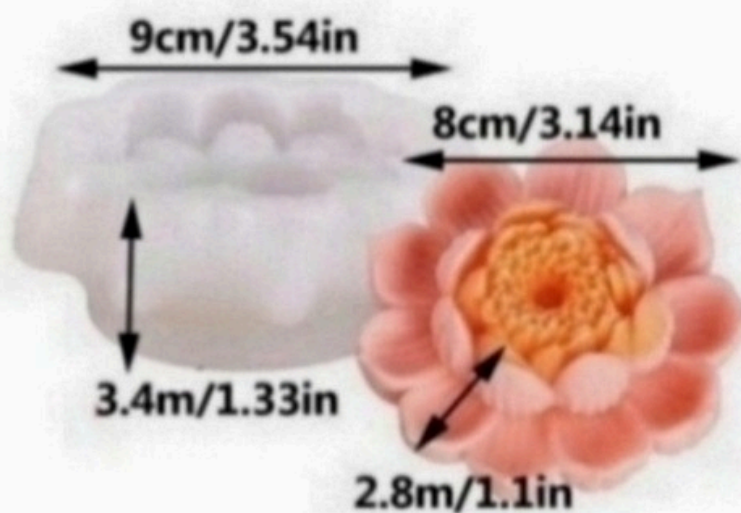

Brightail Infra

180 RS

Brighttail Infra

175 RS

9.6cm / 3.78in

6.7cm / 2.64in

BI-F5

Brightail Infra

110 RS

Size : 9.8*9.8*1.1cm

BI-F6

Brightail Infra

275 RS

BI-F7

Brighttail Infra

250 RS