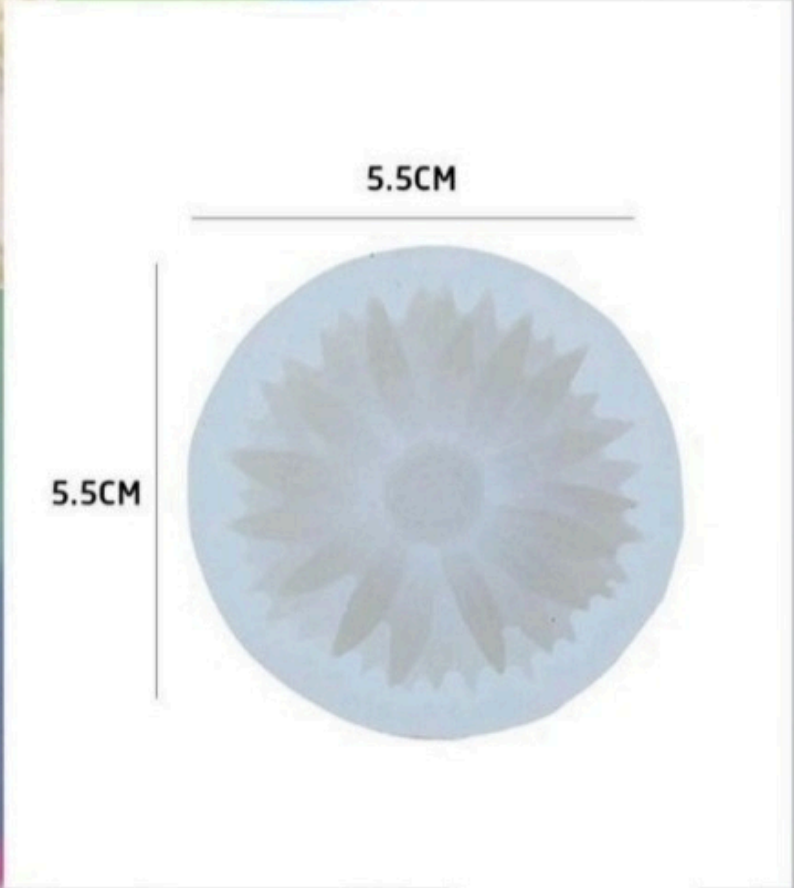

65 RS

BI-F18

Brightail Infra