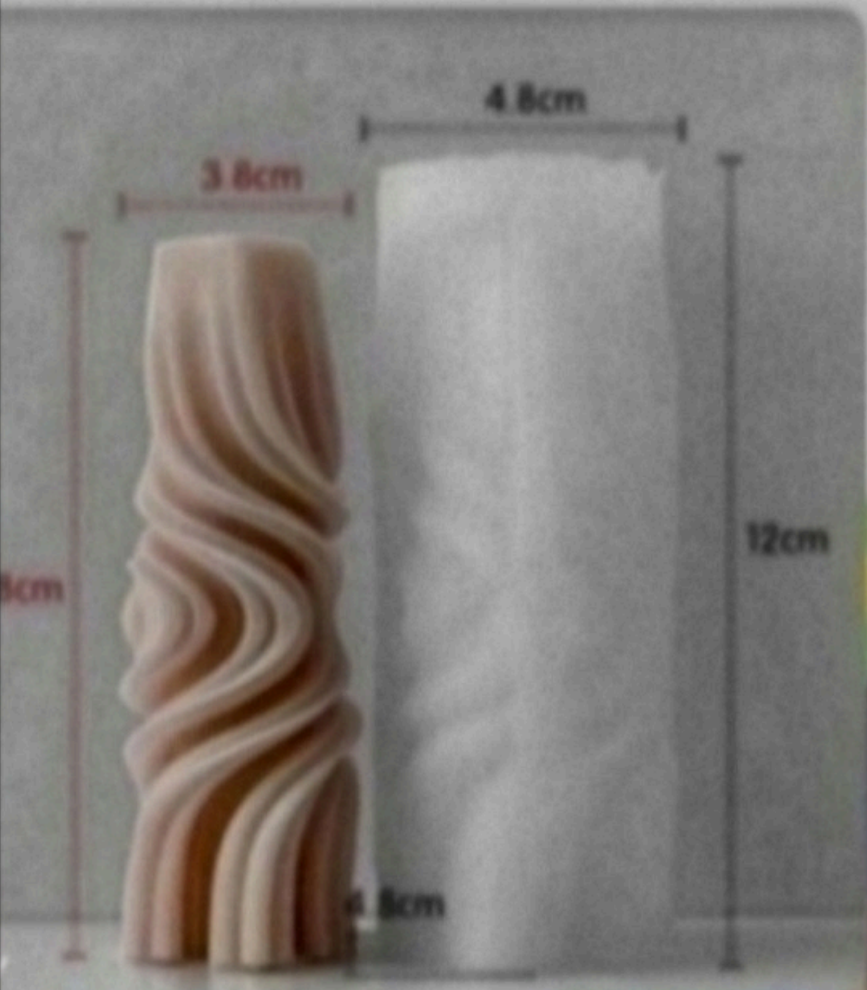

275 RS

Brighttail Infra

BI-P1

4.58 PM