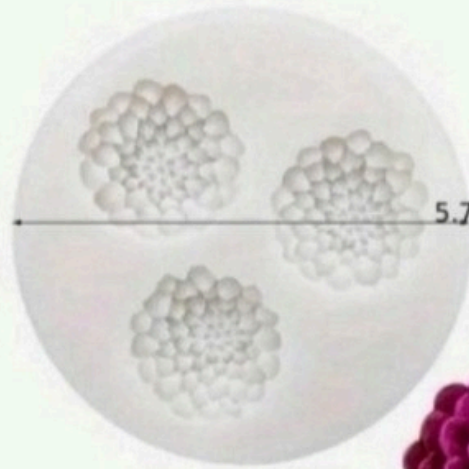

8.5cm

7.5cm

BI-F10

Brighttail Infra

130 RS

5.7cm/2.24in

2.2cm/0.87in

BI-F11